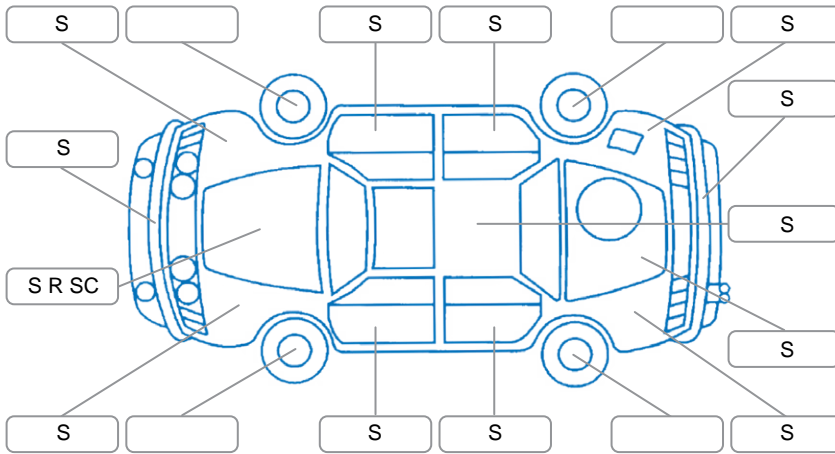

Report ID:	28,079,958	Version:	1
Created:	27 Mar 2026		

Make:	Hyundai	Model:	Kona
Body Style:	SUV	Year:	2017
Rego No.:	LBY662	Rego Expiry:	20 Jun 2026
WoF Expiry:	18 Mar 2027	Odometer:	101,989 Kms
Good No.:	28079958	VIN:	KMHK581AMJU050291
Next Service:	114,000	Service History:	Yes

Key
 S = Scratch R = Rust C = Crack * = Decals W = Significant scuffs
 D = Dent PT = Paint defect P = Pin dent SC = Stone Chips

Note: some defects and blemishes may not be displayed in the diagram

Body Inspection Comments

Conditions During Body Inspection: Wet

Under Carriage and Under Bonnet Inspection Comments

Interior Comments

Seats:	Good
Carpets:	Good
Panels:	Good
Dashboard:	Good

General Comments

Road Conditions During Test Drive	Wet	
Engine Timing Mechanism	Timing Chain	
Evidence of Cam Belt Replacement	<input type="checkbox"/> Yes <input type="checkbox"/> No	Kms
Inspected by:	Samuel Weir	
Published by:	Samuel Weir	
Inspection Date:	27 Mar 2026	