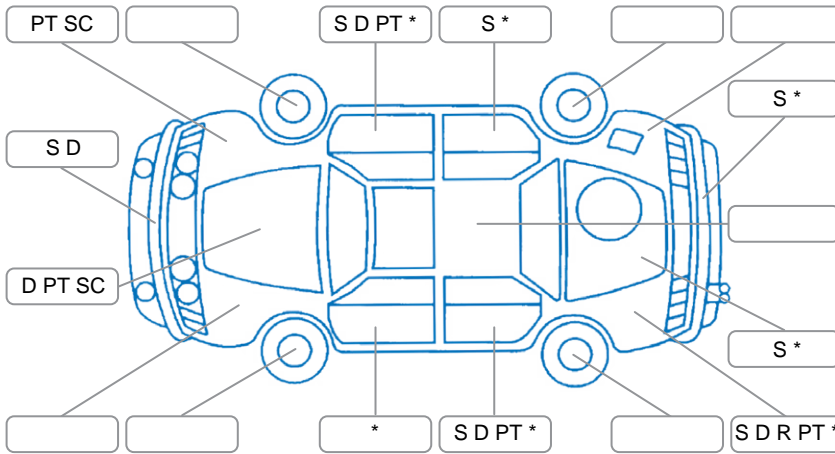

Report ID:	28,079,818	Version:	2
Created:	08 Apr 2026		

Make:	Hyundai	Model:	Iload
Body Style:	Van	Year:	2019
Rego No.:	MKY319	Rego Expiry:	29 Sep 2026
WoF Expiry:	25 Sep 2026	Odometer:	242,297 Kms
Good No.:	28079818	VIN:	KMFWBX7KMLU100564
Next Service:		Service History:	Yes

Key
 S = Scratch R = Rust C = Crack * = Decals W = Significant scuffs
 D = Dent PT = Paint defect P = Pin dent SC = Stone Chips

Note: some defects and blemishes may not be displayed in the diagram

Body Inspection Comments

Right seat belt worn,

Conditions During Body Inspection

Under Carriage and Under Bonnet Inspection Comments

Engine oil leak

Interior Comments

Seats:	driver seat torn,
Carpets:	driver side carpet torn,
Panels:	Good
Dashboard:	Good