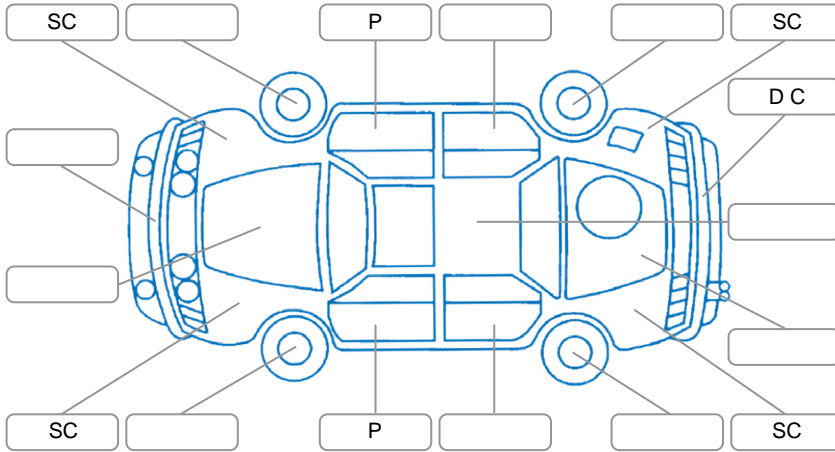

Key

S = Scratch R = Rust C = Crack * = Decals W = Significant scuffs
 D = Dent PT = Paint defect P = Pin dent SC = Stone Chips

Note: some defects and blemishes may not be displayed in the diagram

Body Inspection Comments

Conditions During Body Inspection: Dry

Under Carriage and Under Bonnet Inspection Comments

Interior Comments

Seats:	Right front base pad is torn.
Carpets:	Good
Panels:	Good
Dashboard:	Good

General Comments