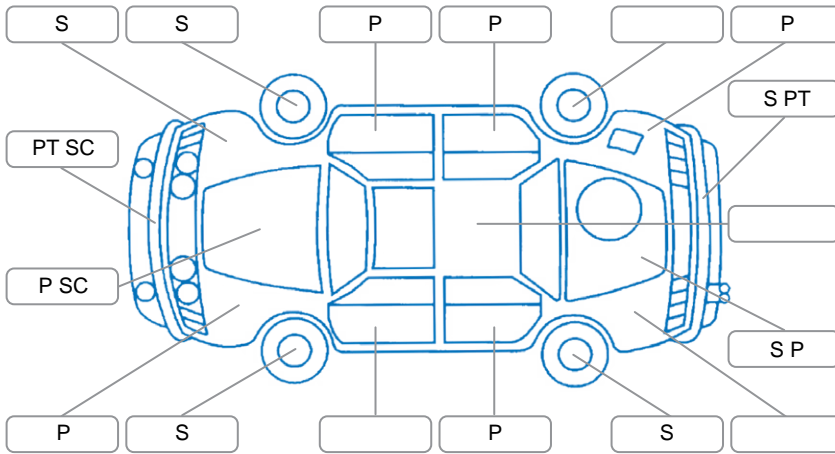

Report ID:	28,079,737	Version:	1
Created:	28 Mar 2026		

Make:	Fiat	Model:	Grande Punto
Body Style:	Hatchback	Year:	2008
Rego No.:	EHA716	Rego Expiry:	09 Aug 2026
WoF Expiry:	24 Feb 2027	Odometer:	176,169 Kms
Good No.:	28079737	VIN:	ZFA19900000180609
Next Service:	186,000kms	Service History:	No

**Key**

S = Scratch    R = Rust    C = Crack    \* = Decals    W = Significant scuffs  
 D = Dent    PT = Paint defect    P = Pin dent    SC = Stone Chips

Note: some defects and blemishes may not be displayed in the diagram

**Body Inspection Comments**

Conditions During Body Inspection: Dry

**Under Carriage and Under Bonnet Inspection Comments**

Minor oil leaks.

**Interior Comments**

Seats:	Good
Carpets:	Good
Panels:	Average
Dashboard:	Good