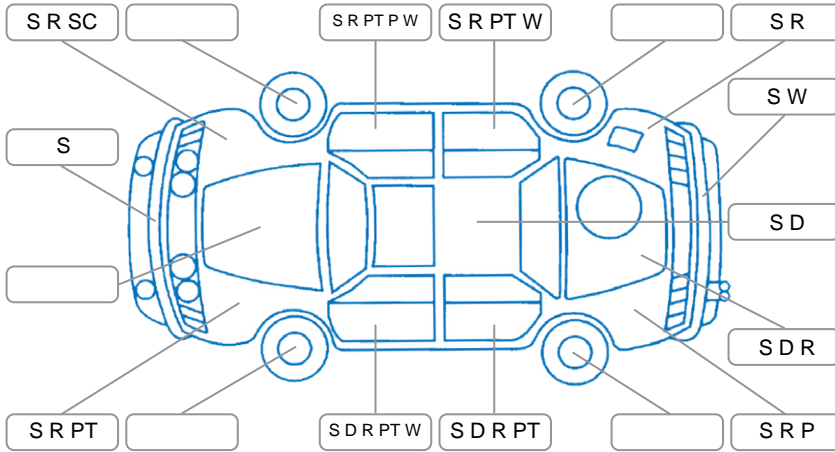

Report ID:	28,079,728	Version:	2
Created:	07 Apr 2026		

Make:	Ford	Model:	Ranger
Body Style:	Utility	Year:	2015
Rego No.:	JLZ140	Rego Expiry:	03 Aug 2026
WoF Expiry:	18 Feb 2027	Odometer:	398,052 Kms
Good No.:	28079728	VIN:	MNAUMFF50FW501472
Next Service:	392,000	Service History:	No

**Key**

S = Scratch    R = Rust    C = Crack    \* = Decals    W = Significant scuffs  
 D = Dent    PT = Paint defect    P = Pin dent    SC = Stone Chips

Note: some defects and blemishes may not be displayed in the diagram