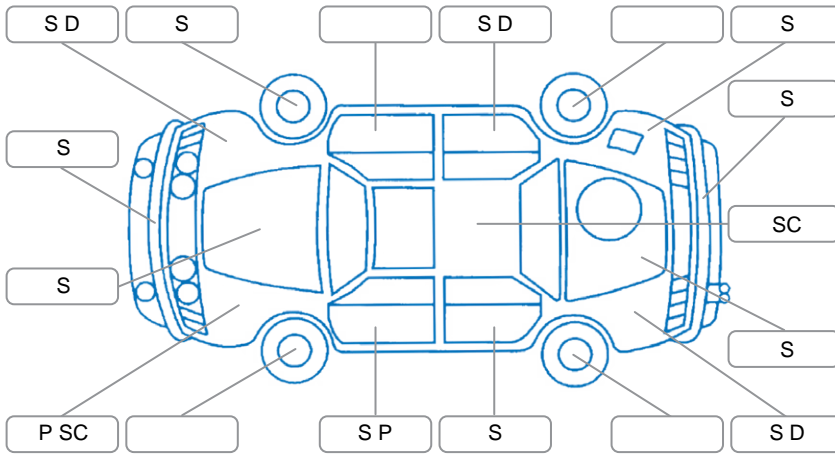

Key
 S = Scratch R = Rust C = Crack * = Decals W = Significant scuffs
 D = Dent PT = Paint defect P = Pin dent SC = Stone Chips

Note: some defects and blemishes may not be displayed in the diagram

Body Inspection Comments

All tyres crack ,

Conditions During Body Inspection

Under Carriage and Under Bonnet Inspection Comments

Interior Comments

Seats:	Good
Carpets:	Good
Panels:	Good
Dashboard:	Good

General Comments

Dashboard light on service over due,