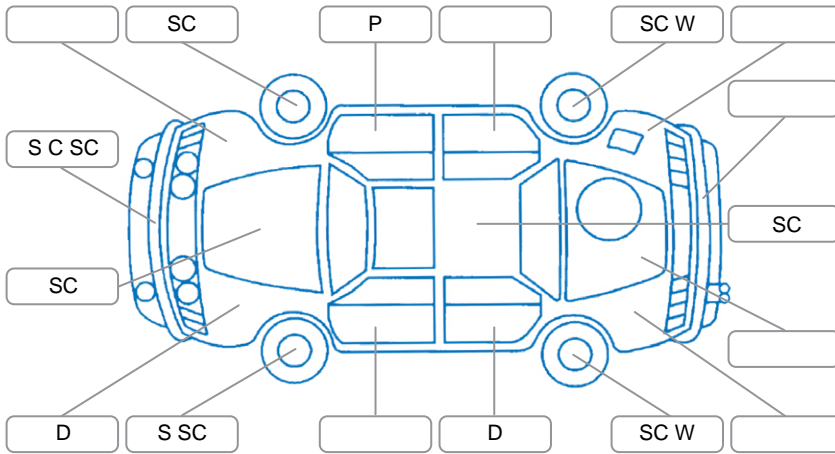

Report ID:	28,079,645	Version:	2
Created:	09 May 2026		

Make:	Hyundai	Model:	Santa FE
Body Style:	SUV	Year:	2020
Rego No.:	MUF362	Rego Expiry:	07 Jul 2026
WoF Expiry:	16 Apr 2027	Odometer:	153,815 Kms
Good No.:	28079645	VIN:	KMHS281DSLU296662
Next Service:	163,800kms	Service History:	No

Key
 S = Scratch R = Rust C = Crack * = Decals W = Significant scuffs
 D = Dent PT = Paint defect P = Pin dent SC = Stone Chips

Note: some defects and blemishes may not be displayed in the diagram

Body Inspection Comments

Conditions During Body Inspection: Dry

Under Carriage and Under Bonnet Inspection Comments

Interior Comments

Seats:	Good
Carpets:	Good
Panels:	Good
Dashboard:	Good

General Comments

Road Conditions During Test Drive	Dry		
Engine Timing Mechanism	Timing Chain		
Evidence of Cam Belt Replacement	<input type="checkbox"/> Yes	<input type="checkbox"/> No	Kms
Inspected by:	Yuki Itohara		
Published by:	Henry Belt		
Inspection Date:	07 Apr 2026		