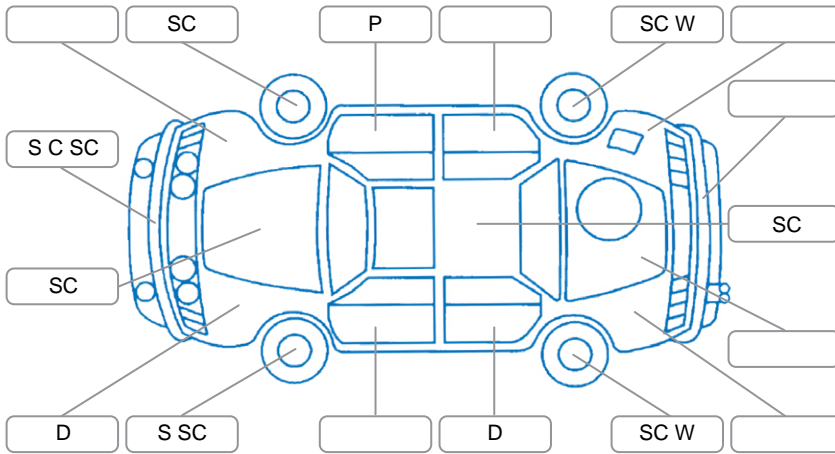

Report ID:	28,079,645	Version:	1
Created:	07 Apr 2026		

Make:	Hyundai	Model:	Santa FE
Body Style:	SUV	Year:	2020
Rego No.:	MUF362	Rego Expiry:	07 Jul 2026
WoF Expiry:	16 Apr 2027	Odometer:	153,815 Kms
Good No.:	28079645	VIN:	KMHS281DSLU296662
Next Service:	163,800kms	Service History:	No

Key
 S = Scratch R = Rust C = Crack * = Decals W = Significant scuffs
 D = Dent PT = Paint defect P = Pin dent SC = Stone Chips

Note: some defects and blemishes may not be displayed in the diagram

Body Inspection Comments