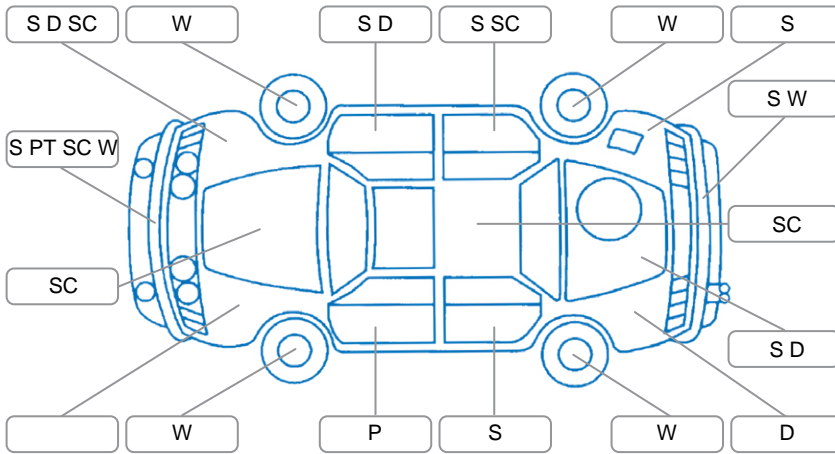

Report ID:	28,079,451	Version:	1
Created:	01 Apr 2026		

Make:	Ford	Model:	Mondeo
Body Style:	Hatchback	Year:	2011
Rego No.:	GCR537	Rego Expiry:	08 Jul 2026
WoF Expiry:	18 Jul 2026	Odometer:	159,258 Kms
Good No.:	28079451	VIN:	WF0EXXGBBEAA23496
Next Service:	161,950 Kms	Service History:	Yes

Key
 S = Scratch R = Rust C = Crack * = Decals W = Significant scuffs
 D = Dent PT = Paint defect P = Pin dent SC = Stone Chips

Note: some defects and blemishes may not be displayed in the diagram

Body Inspection Comments

Interior Comments

Seats:	Good
Carpets:	Good
Panels:	Good
Dashboard:	Good

General Comments

Right rear parcel tray clip broken

Road Conditions During Test Drive	Dry
Engine Timing Mechanism	Timing Chain
Evidence of Cam Belt Replacement	<input type="checkbox"/> Yes <input type="checkbox"/> No Kms
Inspected by:	Hoani Saunders
Published by:	Leanne Ranson
Inspection Date:	31 Mar 2026