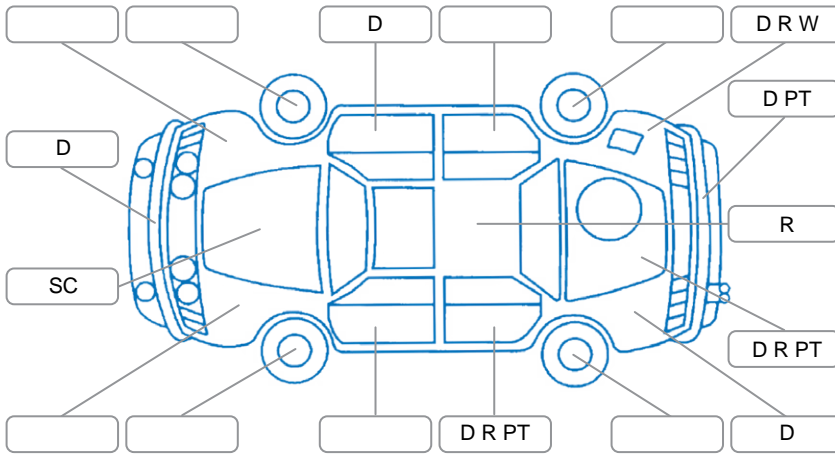

Report ID:	28,079,175	Version:	1
Created:	27 Mar 2026		

Make:	Toyota	Model:	Hiace
Body Style:	Van	Year:	1998
Rego No.:	CRA478	Rego Expiry:	02 May 2026
WoF Expiry:	12 Jul 2026	Odometer:	303,054 Kms
Good No.:	28079175	VIN:	7A8H60F0805038292
Next Service:	312,000 Kms	Service History:	No

Key
 S = Scratch R = Rust C = Crack * = Decals W = Significant scuffs
 D = Dent PT = Paint defect P = Pin dent SC = Stone Chips

Note: some defects and blemishes may not be displayed in the diagram

Body Inspection Comments