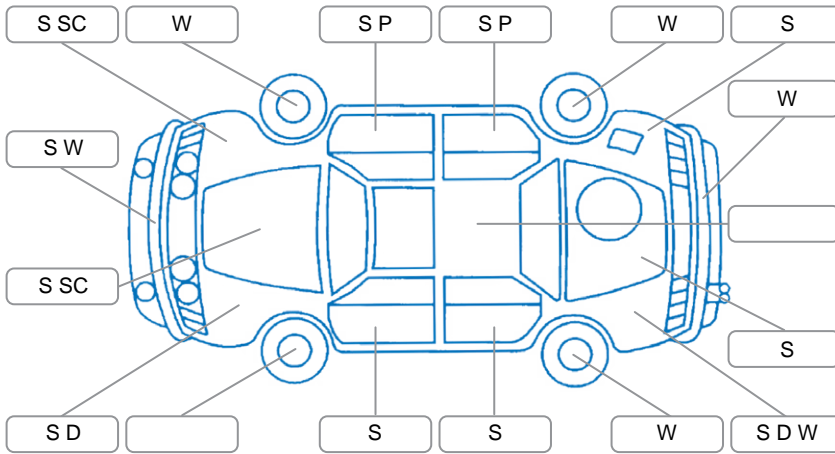

Report ID:	28,078,806	Version:	2
Created:	13 May 2026		

Make:	Ssangyong	Model:	Actyon Sport
Body Style:	Utility	Year:	2016
Rego No.:	JZB603	Rego Expiry:	12 May 2026
WoF Expiry:	27 May 2027	Odometer:	160,961 Kms
Good No.:	28078806	VIN:	KPADA1ETSGP276141
Next Service:	6/5/26 or 158800km	Service History:	No

**Key**  
 S = Scratch    R = Rust    C = Crack    \* = Decals    W = Significant scuffs  
 D = Dent    PT = Paint defect    P = Pin dent    SC = Stone Chips

Note: some defects and blemishes may not be displayed in the diagram