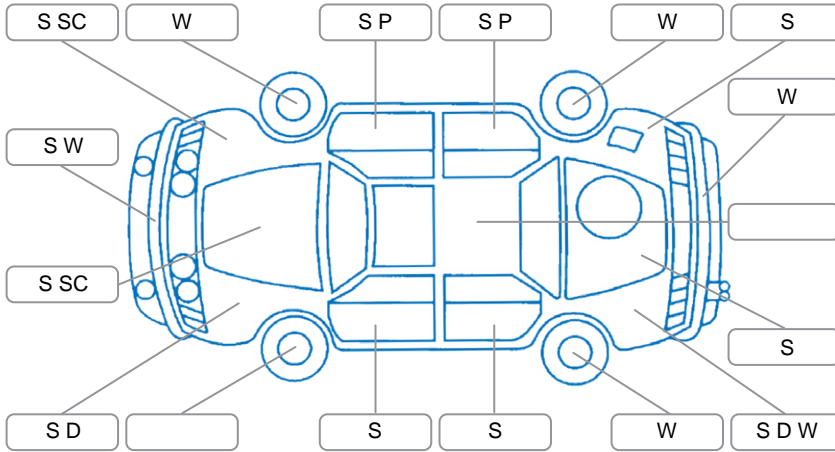

Report ID:	28,078,806	Version:	1
Created:	26 Mar 2026		

Make:	Ssangyong	Model:	Actyon Sport
Body Style:	Utility	Year:	2016
Rego No.:	JZB603	Rego Expiry:	12 May 2026
WoF Expiry:	15 Jul 2026	Odometer:	160,961 Kms
Good No.:	28078806	VIN:	KPADA1ETSGP276141
Next Service:	6/5/26 or 158800km	Service History:	No

Key

S = Scratch R = Rust C = Crack * = Decals W = Significant scuffs
 D = Dent PT = Paint defect P = Pin dent SC = Stone Chips

Note: some defects and blemishes may not be displayed in the diagram

Body Inspection Comments

Conditions During Body Inspection

Wet

Under Carriage and Under Bonnet Inspection Comments

Interior Comments

Seats:	Good
Carpets:	Good
Panels:	Average
Dashboard:	Good

General Comments

Vehicle drove well.

Road Conditions During Test Drive	Wet
Engine Timing Mechanism	Timing Chain
Evidence of Cam Belt Replacement	<input type="checkbox"/> Yes <input type="checkbox"/> No Kms
Inspected by:	Aaron Johnson
Published by:	Aaron Johnson
Inspection Date:	26 Mar 2026