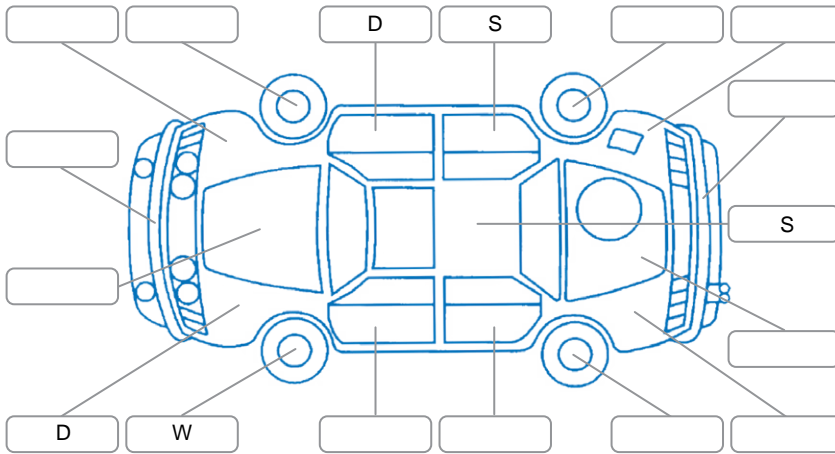

Report ID:	28,078,708	Version:	1
Created:	26 Mar 2026		

Make:	Holden	Model:	Colorado
Body Style:	Utility	Year:	2016
Rego No.:	KAL290	Rego Expiry:	16 Aug 2026
WoF Expiry:	31 Mar 2027	Odometer:	183,454 Kms
Good No.:	28078708	VIN:	MMU148MK0GH642936
Next Service:	no sticker	Service History:	No

Key

S = Scratch R = Rust C = Crack * = Decals W = Significant scuffs
 D = Dent PT = Paint defect P = Pin dent SC = Stone Chips

Note: some defects and blemishes may not be displayed in the diagram

Body Inspection Comments

Conditions During Body Inspection: Wet

Under Carriage and Under Bonnet Inspection Comments

Both front outer cv boot leak,

Interior Comments

Seats:	Poor
Carpets:	Average
Panels:	Average
Dashboard:	Average

General Comments

Driver seat torn, driver seat adjuster faulty, steering wheel torn, passenger seat belt frayed, rear differential seal leak,

Road Conditions During Test Drive	Wet
Engine Timing Mechanism	Timing Chain
Evidence of Cam Belt Replacement	<input type="checkbox"/> Yes <input type="checkbox"/> No Kms
Inspected by:	Marlon Espena
Published by:	Marlon Espena
Inspection Date:	26 Mar 2026