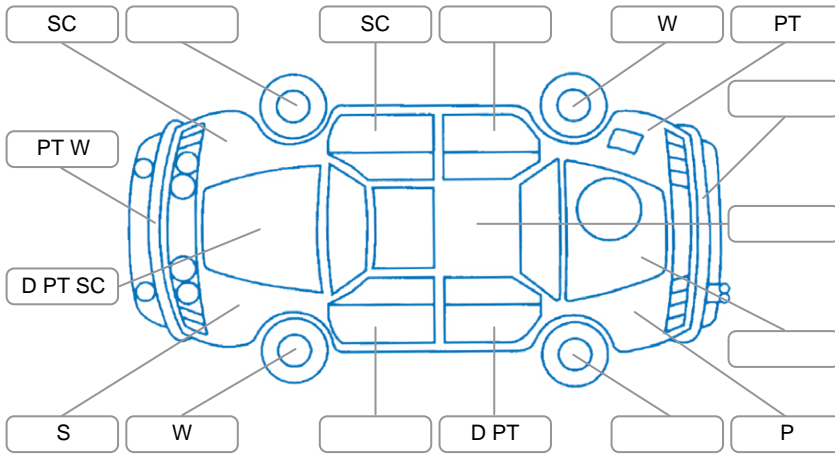

Report ID:	28,078,529	Version:	1
Created:	02 Apr 2026		

Make:	Suzuki	Model:	Swift
Body Style:	Hatchback	Year:	2007
Rego No.:	HSW270	Rego Expiry:	15 May 2026
WoF Expiry:	16 Jan 2027	Odometer:	174,605 Kms
Good No.:	28078529	VIN:	7AT0GK0CX14112322
Next Service:	168,436 Kms	Service History:	No

Key

S = Scratch R = Rust C = Crack * = Decals W = Significant scuffs
 D = Dent PT = Paint defect P = Pin dent SC = Stone Chips

Note: some defects and blemishes may not be displayed in the diagram

Body Inspection Comments

Front bumper damaged
 Front spotlights aren't working

Conditions During Body Inspection Dry

Under Carriage and Under Bonnet Inspection Comments

2WD

Interior Comments

Seats:	Rips/wear on front seats
Carpets:	Driver side average
Panels:	Good
Dashboard:	Good