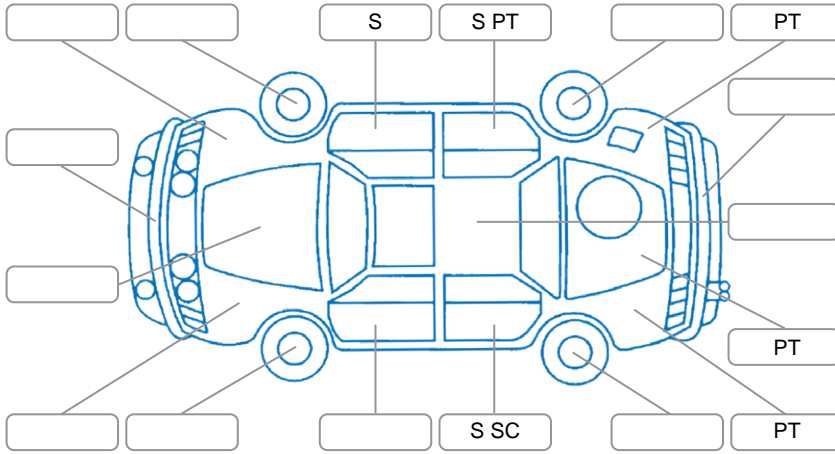

Report ID:	28,078,474	Version:	2
Created:	07 Apr 2026		

Make:	Mazda	Model:	Axela
Body Style:	Hatchback	Year:	2011
Rego No.:	PNW792	Rego Expiry:	06 May 2026
WoF Expiry:	14 Mar 2027	Odometer:	98,120 Kms
Good No.:	28078474	VIN:	7AT0C13JX22102027
Next Service:	108,000 km	Service History:	No

Key

S = Scratch R = Rust C = Crack * = Decals W = Significant scuffs
 D = Dent PT = Paint defect P = Pin dent SC = Stone Chips

Note: some defects and blemishes may not be displayed in the diagram

Body Inspection Comments

Conditions During Body Inspection: Wet

Under Carriage and Under Bonnet Inspection Comments

Surface rust underside.
 Tyres outer edge tread cracking.

Interior Comments

Seats:	Average
Carpets:	Average
Panels:	Average
Dashboard:	Average