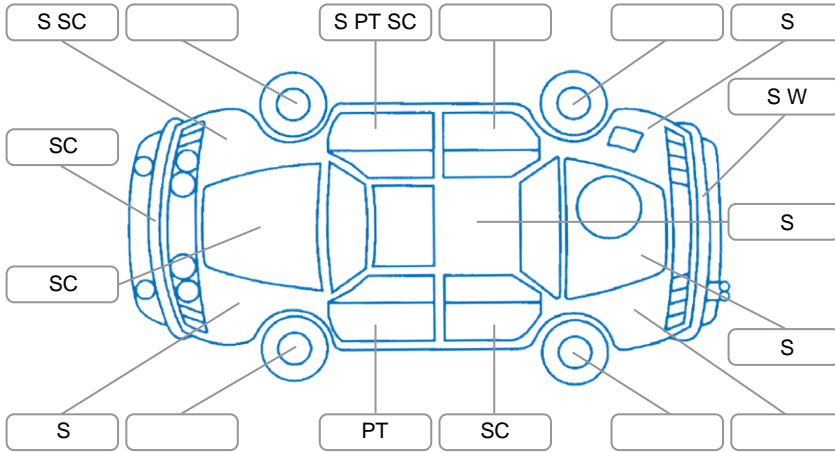

Key
 S = Scratch R = Rust C = Crack * = Decals W = Significant scuffs
 D = Dent PT = Paint defect P = Pin dent SC = Stone Chips

Note: some defects and blemishes may not be displayed in the diagram

Body Inspection Comments

Conditions During Body Inspection	Dry
-----------------------------------	-----

Under Carriage and Under Bonnet Inspection Comments

Engine oil leaks. Oil level low. Both front outer CV boots split.

Interior Comments