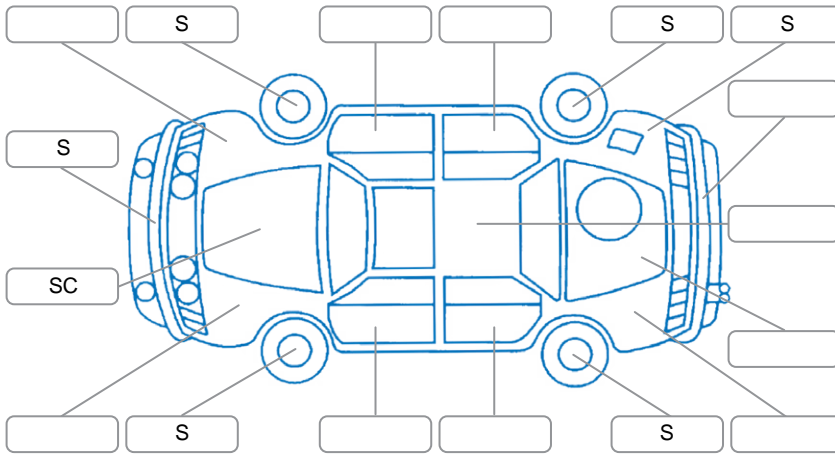

Make:	Toyota	Model:	Corolla
Body Style:	Hatchback	Year:	2023
Rego No.:	QAT411	Rego Expiry:	27 Jun 2026
WoF Expiry:	13 Apr 2027	Odometer:	47,700 Kms
Good No.:	28078442	VIN:	JTNKE3BE203507657
Next Service:	60,000km	Service History:	Yes

**Key**  
 S = Scratch    R = Rust    C = Crack    \* = Decals    W = Significant scuffs  
 D = Dent    PT = Paint defect    P = Pin dent    SC = Stone Chips

Note: some defects and blemishes may not be displayed in the diagram