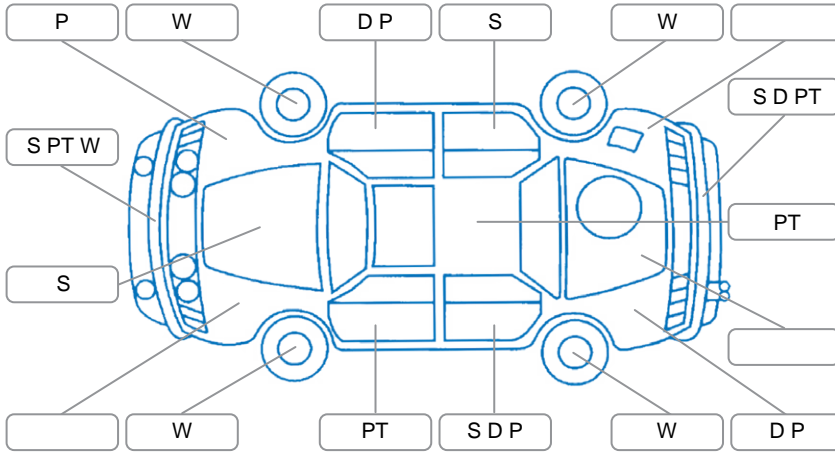

Report ID:	28,078,346	Version:	2
Created:	09 Apr 2026		

Make:	Toyota	Model:	Vanguard
Body Style:	Wagon	Year:	2010
Rego No.:	MPW350	Rego Expiry:	10 Aug 2026
WoF Expiry:	11 Feb 2027	Odometer:	129,999 Kms
Good No.:	28078346	VIN:	7AT0H65BX15174430
Next Service:	139000 kms	Service History:	No

**Key**  
 S = Scratch    R = Rust    C = Crack    \* = Decals    W = Significant scuffs  
 D = Dent    PT = Paint defect    P = Pin dent    SC = Stone Chips

Note: some defects and blemishes may not be displayed in the diagram