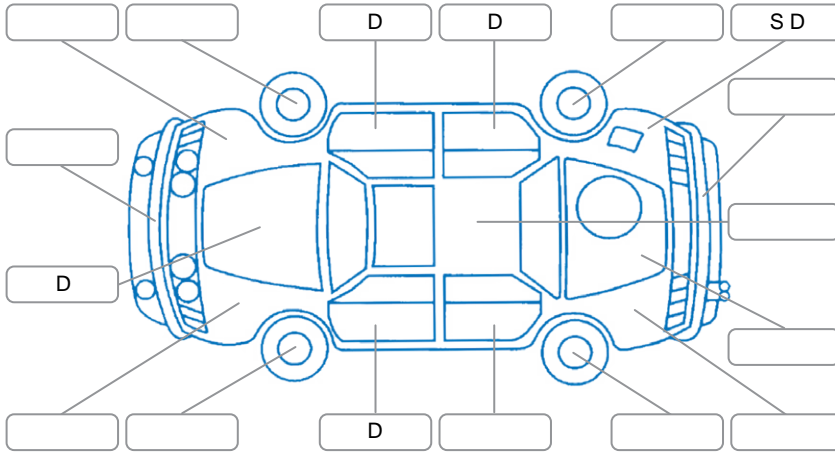

Report ID:	28,078,333	Version:	1
Created:	26 Mar 2026		

Make:	Mazda	Model:	Bt-50
Body Style:	Utility	Year:	2018
Rego No.:	LPS835	Rego Expiry:	23 Aug 2026
WoF Expiry:	07 Apr 2027	Odometer:	163,277 Kms
Good No.:	28078333	VIN:	MMOUR0YG100816833
Next Service:	168,450 kms	Service History:	Yes

Key

S = Scratch R = Rust C = Crack * = Decals W = Significant scuffs
 D = Dent PT = Paint defect P = Pin dent SC = Stone Chips

Note: some defects and blemishes may not be displayed in the diagram

Body Inspection Comments

General Comments

Canopy window lock faulty, steering wheel worn, gear knob cloth re fit, windscreen cracked out cva,

Road Conditions During Test Drive

Wet

Engine Timing Mechanism

Timing Chain

Evidence of Cam Belt Replacement