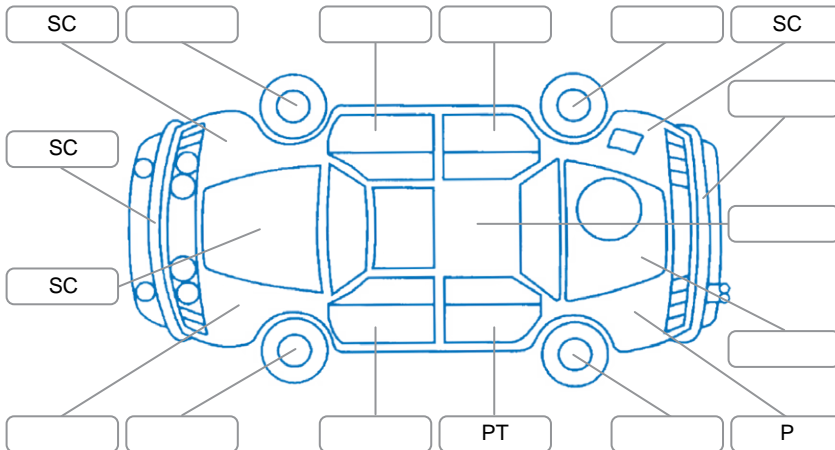

Key
 S = Scratch R = Rust C = Crack * = Decals W = Significant scuffs
 D = Dent PT = Paint defect P = Pin dent SC = Stone Chips

Note: some defects and blemishes may not be displayed in the diagram

Body Inspection Comments

W/Screen chips left side x 2 ,

Conditions During Body Inspection	Wet
-----------------------------------	-----

Under Carriage and Under Bonnet Inspection Comments

Interior Comments

Seats:	Good
Carpets:	Average
Panels:	Good
Dashboard:	Good