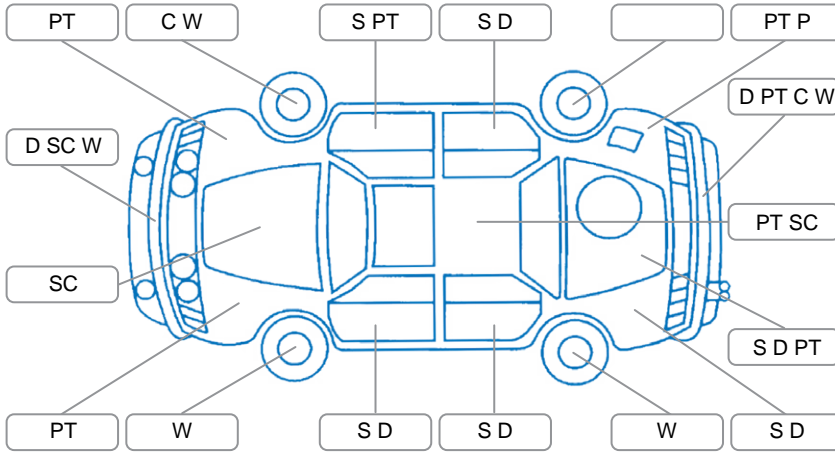

Report ID:	28,078,295	Version:	1
Created:	30 Mar 2026		

Make:	Mitsubishi	Model:	Lancer
Body Style:	Sedan	Year:	2005
Rego No.:	QEM918	Rego Expiry:	10 Apr 2026
WoF Expiry:	28 Apr 2026	Odometer:	186,223 Kms
Good No.:	28078295	VIN:	JMFSRCS6A5U009065
Next Service:	191,840kms	Service History:	No

Key

S = Scratch R = Rust C = Crack * = Decals W = Significant scuffs
D = Dent PT = Paint defect P = Pin dent SC = Stone Chips

Note: some defects and blemishes may not be displayed in the diagram

Body Inspection Comments

Clear paint is flaking here and there. Large dents on boot.
Remote key is faulty. Key blade is cracked.

Conditions During Body Inspection	Dry
-----------------------------------	-----

Under Carriage and Under Bonnet Inspection Comments

Major oil leaking from engine.

Interior Comments

Seats:	Poor
Carpets:	Poor
Panels:	Good
Dashboard:	Good

General Comments

Small hole in rear base pad. Drivers seat is worn, torn. Key cylinder of boot is faulty.
High mount brake light is not operating. Head unit is not operating (requires pin cord to activate). Engine is making minor ticking noise.