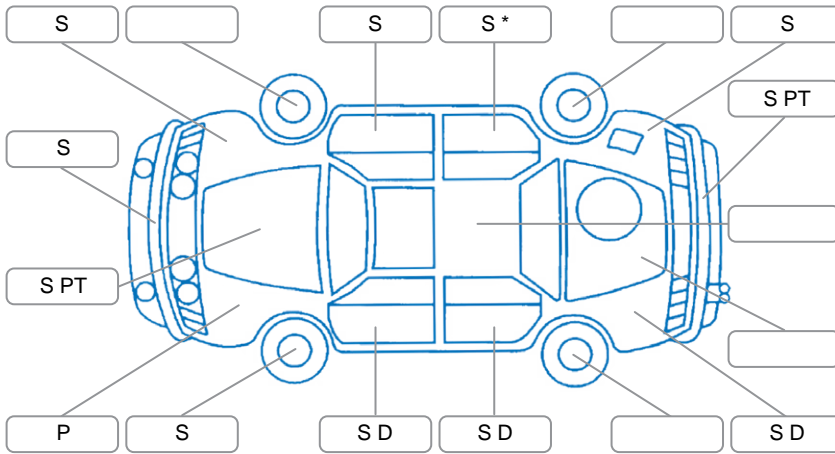

Report ID:	28,078,282	Version:	1
Created:	27 Mar 2026		

Make:	Mazda	Model:	Axela
Body Style:	Hatchback	Year:	2009
Rego No.:	MHM706	Rego Expiry:	05 Oct 2025
WoF Expiry:		Odometer:	142,581 Kms
Good No.:	28078282	VIN:	7AT0C13JX19305435
Next Service:	147000	Service History:	No

Key
 S = Scratch R = Rust C = Crack * = Decals W = Significant scuffs
 D = Dent PT = Paint defect P = Pin dent SC = Stone Chips

Note: some defects and blemishes may not be displayed in the diagram

Body Inspection Comments

Tailgate inner panel plastic cover missing ,

Conditions During Body Inspection

Under Carriage and Under Bonnet Inspection Comments

Minor engine oil leak, underbody surface rust,

Interior Comments

Seats:	Average
Carpets:	Average
Panels:	Average
Dashboard:	Average