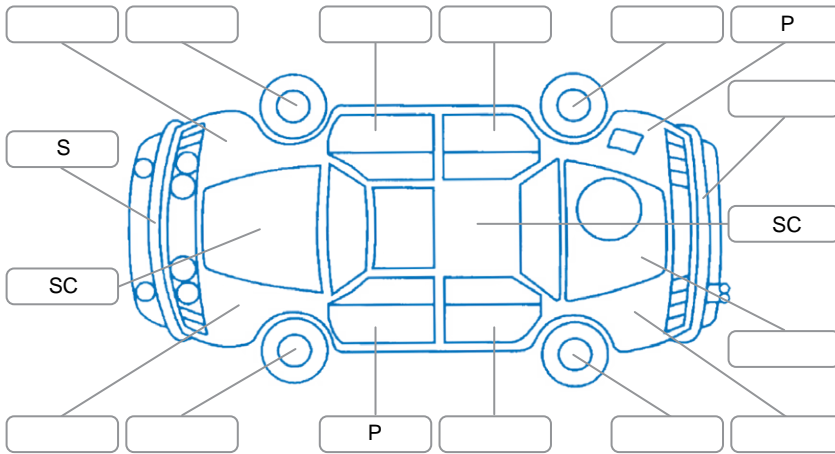

Key
 S = Scratch R = Rust C = Crack * = Decals W = Significant scuffs
 D = Dent PT = Paint defect P = Pin dent SC = Stone Chips

Note: some defects and blemishes may not be displayed in the diagram

Body Inspection Comments

Conditions During Body Inspection	Dry
-----------------------------------	-----

Under Carriage and Under Bonnet Inspection Comments

2WD

Interior Comments

Seats:	Stain front left, small rip on drivers seat
Carpets:	Slight wear on drivers side
Panels:	Good
Dashboard:	Light scratches on left side