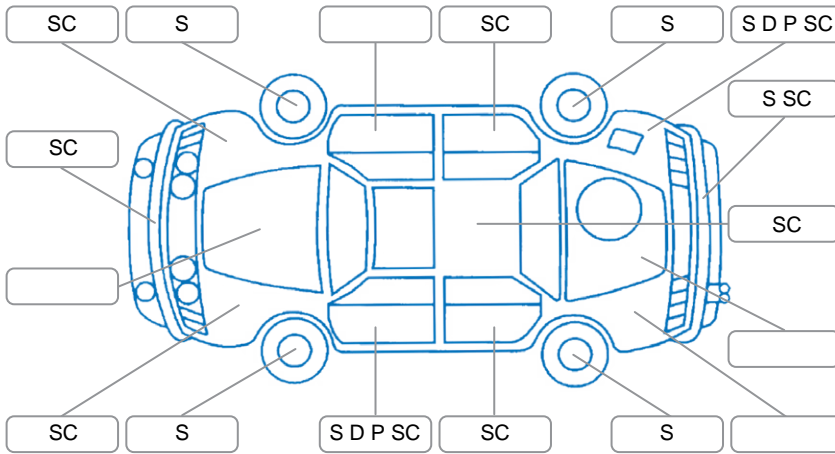

Report ID:	28,078,248	Version:	2
Created:	16 Apr 2026		

Make:	Mercedes-Benz	Model:	CLA250
Body Style:	Sedan	Year:	2014
Rego No.:	MFT263	Rego Expiry:	23 Aug 2025
WoF Expiry:	14 Apr 2027	Odometer:	129,397 Kms
Good No.:	28078248	VIN:	WDD1173442N074752
Next Service:	139,435 Kms	Service History:	No

### Key

S = Scratch    R = Rust    C = Crack    \* = Decals    W = Significant scuffs  
 D = Dent    PT = Paint defect    P = Pin dent    SC = Stone Chips

Note: some defects and blemishes may not be displayed in the diagram