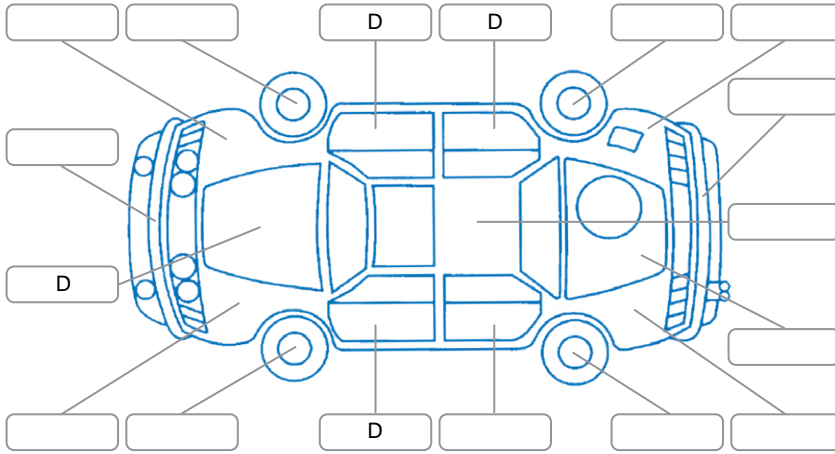

**Key**  
 S = Scratch    R = Rust    C = Crack    \* = Decals    W = Significant scuffs  
 D = Dent    PT = Paint defect    P = Pin dent    SC = Stone Chips

Note: some defects and blemishes may not be displayed in the diagram

### Body Inspection Comments

Both rear tyre cracked - passed new VTNZ WOF

Conditions During Body Inspection    Wet