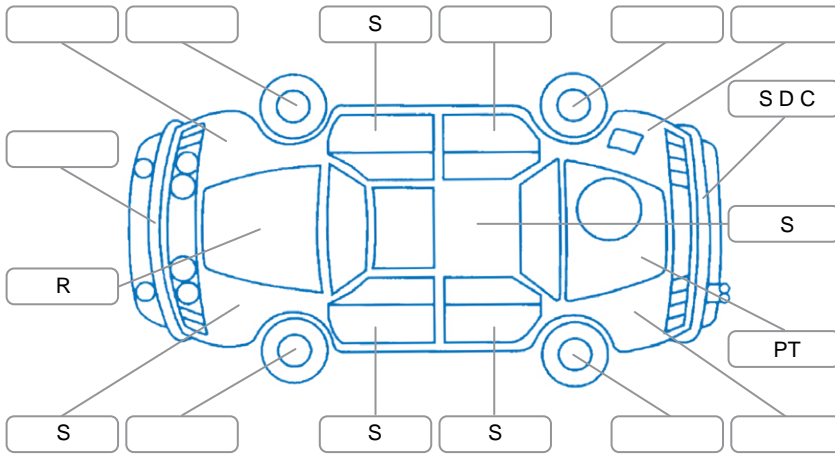

Key
 S = Scratch R = Rust C = Crack * = Decals W = Significant scuffs
 D = Dent PT = Paint defect P = Pin dent SC = Stone Chips

Note: some defects and blemishes may not be displayed in the diagram

Body Inspection Comments

underbody muffler support bend and chassis - passed new VTNZ WOF

Conditions During Body Inspection: Wet

Under Carriage and Under Bonnet Inspection Comments

Interior Comments

Seats:	Average
Carpets:	Average
Panels:	Average
Dashboard:	Good