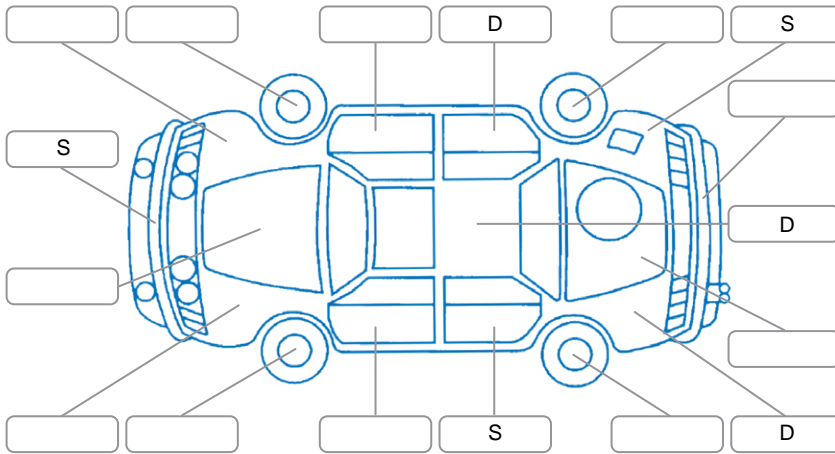

Report ID:	28,077,955	Version:	3
Created:	01 May 2026		

Make:	Mitsubishi	Model:	Triton
Body Style:	Utility	Year:	2019
Rego No.:	MGN508	Rego Expiry:	16 Sep 2026
WoF Expiry:	08 Apr 2027	Odometer:	128,387 Kms
Good No.:	28077955	VIN:	MMAJLKK10KH012482
Next Service:	138,000 kms	Service History:	No

### Key

S = Scratch    R = Rust    C = Crack    \* = Decals    W = Significant scuffs  
 D = Dent    PT = Paint defect    P = Pin dent    SC = Stone Chips

Note: some defects and blemishes may not be displayed in the diagram