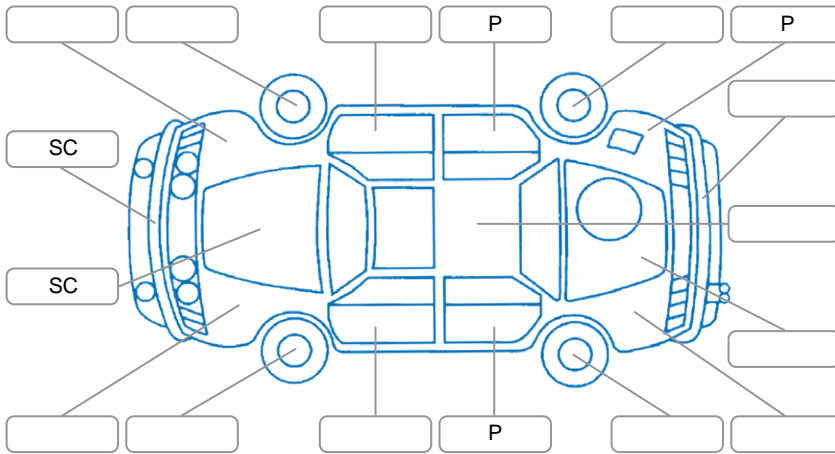

Report ID:	28,077,794	Version:	3
Created:	02 Apr 2026		

Make:	Mazda	Model:	Axela
Body Style:	Hatchback	Year:	2017
Rego No.:	PZN489	Rego Expiry:	01 Jun 2026
WoF Expiry:	16 Apr 2027	Odometer:	78,114 Kms
Good No.:	28077794	VIN:	7AT0C13JX23407428
Next Service:	88,144kms	Service History:	No

Key
 S = Scratch R = Rust C = Crack * = Decals W = Significant scuffs
 D = Dent PT = Paint defect P = Pin dent SC = Stone Chips

Note: some defects and blemishes may not be displayed in the diagram

Body Inspection Comments