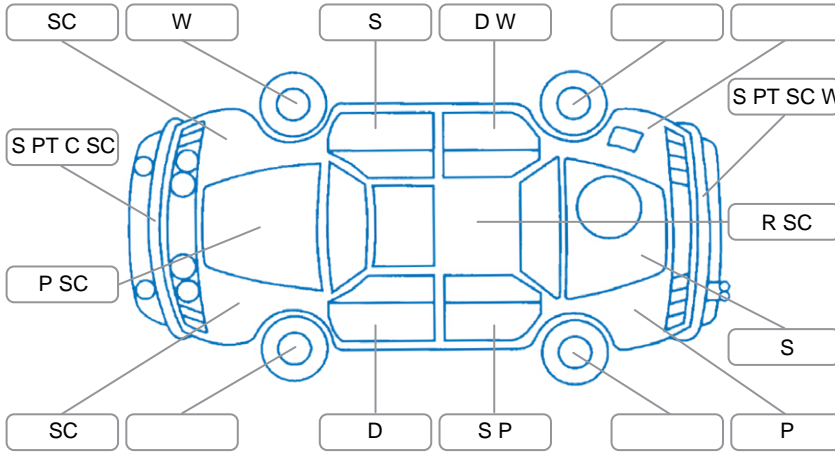

Report ID:	28,077,741	Version:	8
Created:	24 Apr 2026		

Make:	Hyundai	Model:	Santa FE
Body Style:	SUV	Year:	2017
Rego No.:	LBJ116	Rego Expiry:	09 Apr 2026
WoF Expiry:	16 Apr 2027	Odometer:	240,774 Kms
Good No.:	28077741	VIN:	KMHST81XSJU841142
Next Service:	250,000 Kms	Service History:	No

Key

S = Scratch R = Rust C = Crack * = Decals W = Significant scuffs
 D = Dent PT = Paint defect P = Pin dent SC = Stone Chips

Note: some defects and blemishes may not be displayed in the diagram

Body Inspection Comments

Conditions During Body Inspection: Dry

Under Carriage and Under Bonnet Inspection Comments

AWD

Interior Comments

Seats:	Average
Carpets:	Average
Panels:	Average
Dashboard:	Average

General Comments

Road Conditions During Test Drive	Dry	
Engine Timing Mechanism	Timing Chain	
Evidence of Cam Belt Replacement	<input type="checkbox"/> Yes <input type="checkbox"/> No	Kms
Inspected by:	Hoani Saunders	
Published by:	Ryan Scott	
Inspection Date:	27 Mar 2026	