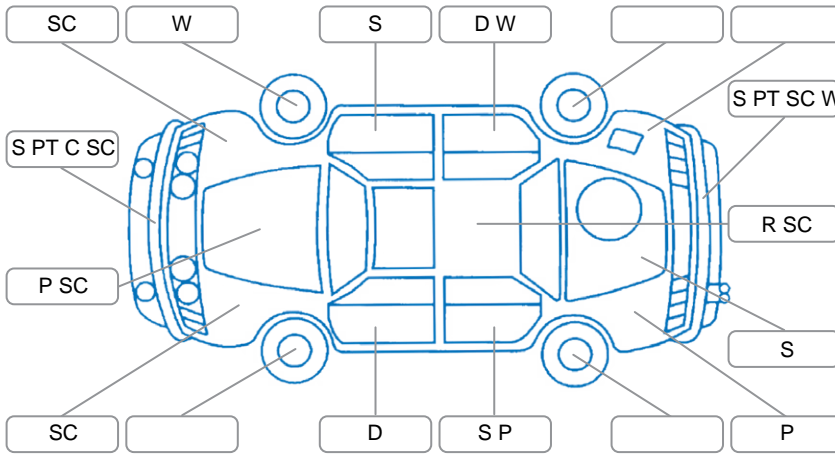

Report ID:	28,077,741	Version:	4
Created:	04 Apr 2026		

Make:	Hyundai	Model:	Santa FE
Body Style:	SUV	Year:	2017
Rego No.:	LBJ116	Rego Expiry:	09 Apr 2026
WoF Expiry:	16 Apr 2027	Odometer:	240,774 Kms
Good No.:	28077741	VIN:	KMHST81XSJU841142
Next Service:	250,000 Kms	Service History:	No

Key

S = Scratch R = Rust C = Crack * = Decals W = Significant scuffs
 D = Dent PT = Paint defect P = Pin dent SC = Stone Chips

Note: some defects and blemishes may not be displayed in the diagram

Body Inspection Comments

- Crack in front bumper
- Stone chips in front windscreen
- Surface rust on roof around top of front windscreen

Conditions During Body Inspection: Dry

Under Carriage and Under Bonnet Inspection Comments