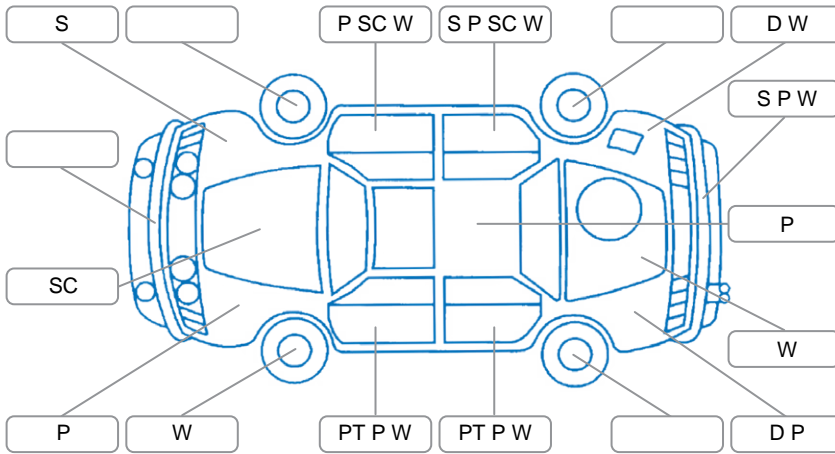

Report ID:	28,077,675	Version:	4
Created:	10 Apr 2026		

Make:	Mazda	Model:	Mazda2
Body Style:	Hatchback	Year:	2017
Rego No.:	KMW241	Rego Expiry:	03 Jun 2026
WoF Expiry:	23 Apr 2027	Odometer:	112,587 Kms
Good No.:	28077675	VIN:	MM0DJ2HAA0W236139
Next Service:	122,500 Kms	Service History:	Yes

**Key**  
 S = Scratch    R = Rust    C = Crack    \* = Decals    W = Significant scuffs  
 D = Dent    PT = Paint defect    P = Pin dent    SC = Stone Chips

Note: some defects and blemishes may not be displayed in the diagram