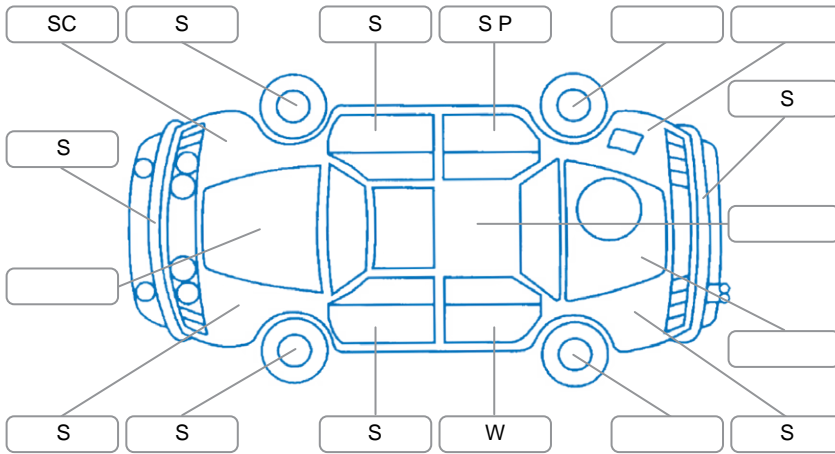

Report ID:	28,077,610	Version:	2
Created:	08 Apr 2026		

Make:	Nissan	Model:	Dualis
Body Style:	Wagon	Year:	2007
Rego No.:	LBB19	Rego Expiry:	19 May 2026
WoF Expiry:	02 Oct 2026	Odometer:	123,914 Kms
Good No.:	28077610	VIN:	7AT0DH7HX17098704
Next Service:	129,553 Kms	Service History:	No

Key
 S = Scratch R = Rust C = Crack * = Decals W = Significant scuffs
 D = Dent PT = Paint defect P = Pin dent SC = Stone Chips

Note: some defects and blemishes may not be displayed in the diagram

Body Inspection Comments

Left wing mirror scratched.

Conditions During Body Inspection

Dry

Under Carriage and Under Bonnet Inspection Comments

noisy A/C Pump / Pully

Interior Comments

Seats:	Average
Carpets:	Average
Panels:	Average
Dashboard:	Average