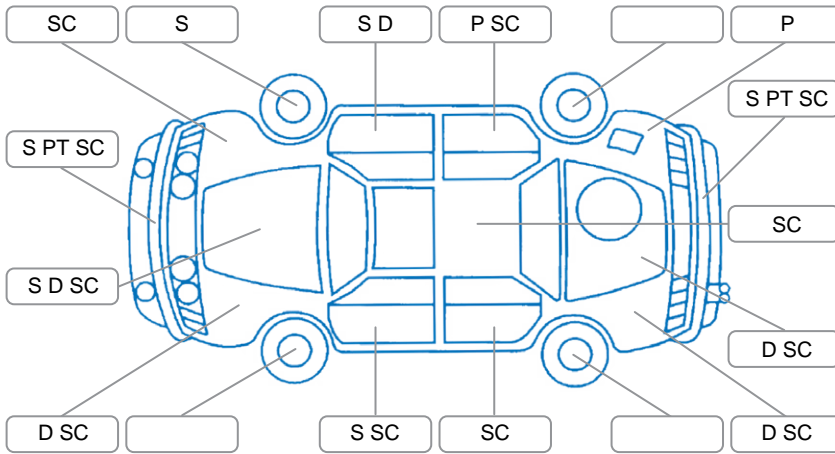

Report ID:	28,077,584	Version:	1
Created:	26 Mar 2026		

Make:	Honda	Model:	Odyssey
Body Style:	Wagon	Year:	2004
Rego No.:	JPN552	Rego Expiry:	26 Apr 2026
WoF Expiry:	04 Nov 2026	Odometer:	156,339 Kms
Good No.:	28077584	VIN:	7AT08G61X16088691
Next Service:	Unknown	Service History:	No

**Key**

S = Scratch    R = Rust    C = Crack    \* = Decals    W = Significant scuffs  
 D = Dent    PT = Paint defect    P = Pin dent    SC = Stone Chips

Note: some defects and blemishes may not be displayed in the diagram

**Body Inspection Comments**

LH sill scratched.  
 Stone chip in windscreen.

Conditions During Body Inspection    Wet

**Under Carriage and Under Bonnet Inspection Comments**

**Interior Comments**

Seats:	Good
Carpets:	Good
Panels:	Average, RH sun visor held by Velcro
Dashboard:	Good

**General Comments**

Dash screen fail.

Road Conditions During Test Drive	Wet
Engine Timing Mechanism	Timing Chain
Evidence of Cam Belt Replacement	<input type="checkbox"/> Yes <input type="checkbox"/> No    Kms
Inspected by:	Caleb Spicer Lee
Published by:	Caleb Spicer Lee
Inspection Date:	26 Mar 2026