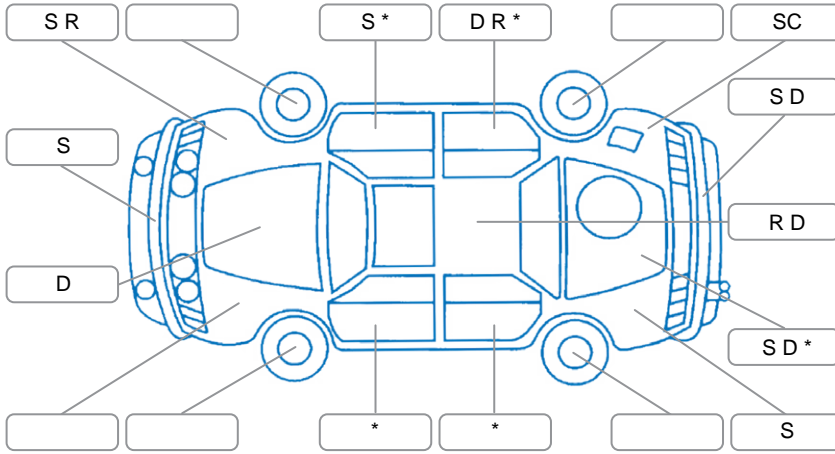

Report ID:	28,077,495	Version:	2
Created:	10 Apr 2026		

Make:	Toyota	Model:	Hilux
Body Style:	Utility	Year:	2020
Rego No.:	NEC198	Rego Expiry:	26 Nov 2026
WoF Expiry:	05 Dec 2026	Odometer:	138,053 Kms
Good No.:	28077495	VIN:	MR0JA3DD700347536
Next Service:	140652	Service History:	Yes

**Key**

S = Scratch    R = Rust    C = Crack    \* = Decals    W = Significant scuffs  
 D = Dent    PT = Paint defect    P = Pin dent    SC = Stone Chips

Note: some defects and blemishes may not be displayed in the diagram

**Body Inspection Comments**

Left tail light crack,

Conditions During Body Inspection

**Under Carriage and Under Bonnet Inspection Comments**

**Interior Comments**

Seats:	Good
Carpets:	Good
Panels:	Good
Dashboard:	Good