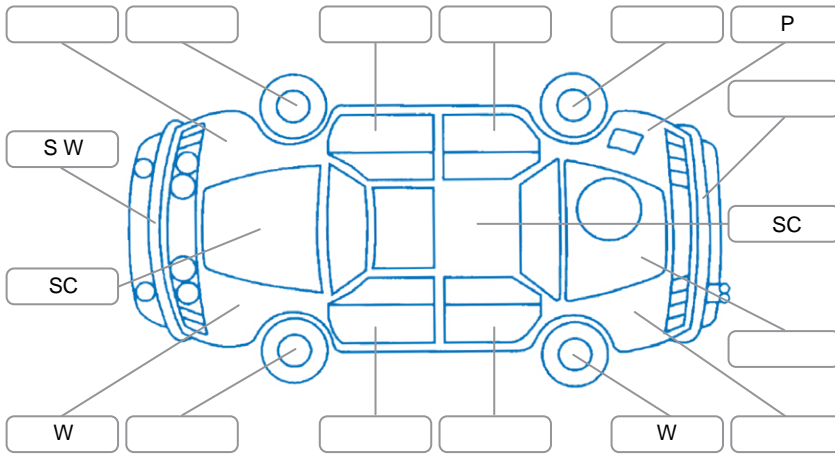

Report ID:	28,077,482	Version:	2
Created:	14 Apr 2026		

Make:	Mazda	Model:	Mazda3
Body Style:	Hatchback	Year:	2014
Rego No.:	HGM390	Rego Expiry:	23 Feb 2027
WoF Expiry:	19 Dec 2026	Odometer:	144,183 Kms
Good No.:	28077482	VIN:	JM0BM547810104459
Next Service:	159,000km	Service History:	Yes

**Key**  
 S = Scratch    R = Rust    C = Crack    \* = Decals    W = Significant scuffs  
 D = Dent    PT = Paint defect    P = Pin dent    SC = Stone Chips

Note: some defects and blemishes may not be displayed in the diagram