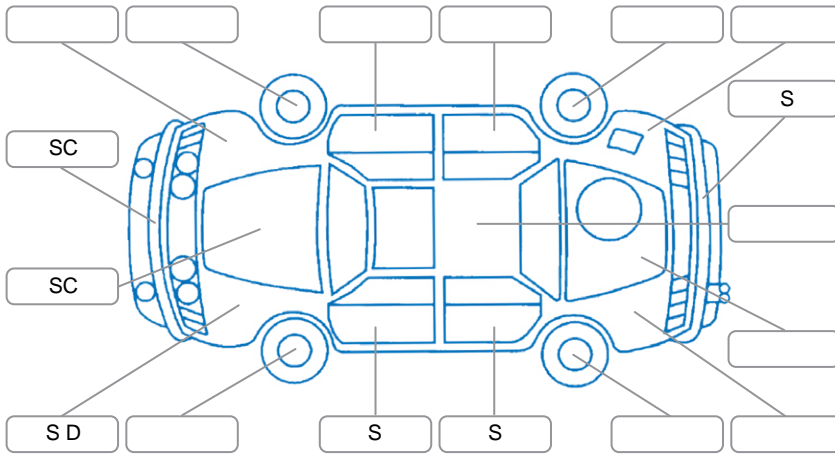

Report ID:	28,077,448	Version:	1
Created:	29 Mar 2026		

Make:	Toyota	Model:	Hilux
Body Style:	Utility	Year:	2020
Rego No.:	NET624	Rego Expiry:	08 Dec 2026
WoF Expiry:	15 Dec 2026	Odometer:	106,361 Kms
Good No.:	28077448	VIN:	MROJA3DD100347550
Next Service:	108000	Service History:	Yes

Key
 S = Scratch R = Rust C = Crack * = Decals W = Significant scuffs
 D = Dent PT = Paint defect P = Pin dent SC = Stone Chips

Note: some defects and blemishes may not be displayed in the diagram

Body Inspection Comments

Conditions During Body Inspection

Under Carriage and Under Bonnet Inspection Comments

Underbody surface rust ,

Interior Comments

Seats:	Good
Carpets:	Good
Panels:	Good
Dashboard:	Good

General Comments

Road Conditions During Test Drive	Dry		
Engine Timing Mechanism	Timing Chain		
Evidence of Cam Belt Replacement	<input type="checkbox"/> Yes	<input type="checkbox"/> No	Kms
Inspected by:	Curshey Accad		
Published by:	Curshey Accad		
Inspection Date:	29 Mar 2026		