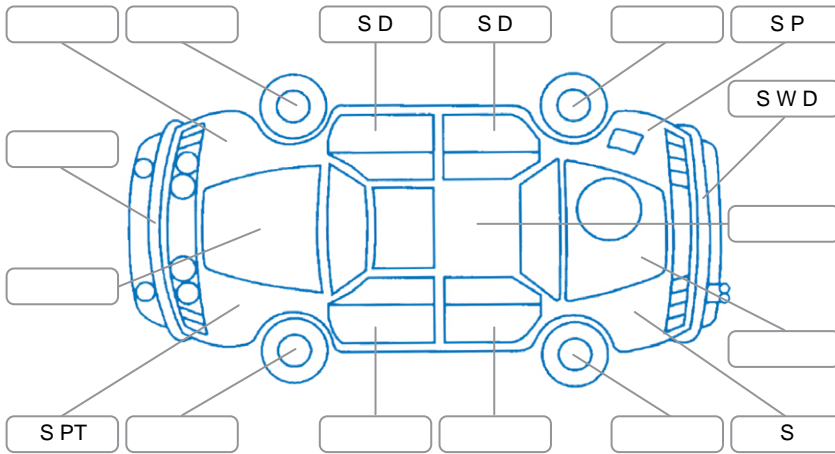

Key
 S = Scratch R = Rust C = Crack * = Decals W = Significant scuffs
 D = Dent PT = Paint defect P = Pin dent SC = Stone Chips

Note: some defects and blemishes may not be displayed in the diagram

Body Inspection Comments

Right B pillar dents/scratches.

Conditions During Body Inspection

Under Carriage and Under Bonnet Inspection Comments

Underbody surface rust, front differential oil leak,

Interior Comments

Seats:	Good
Carpets:	Good
Panels:	Good
Dashboard:	Good