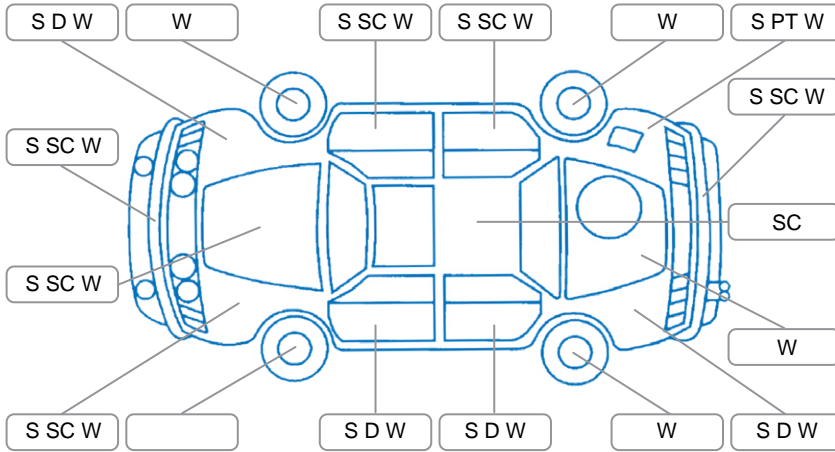

Report ID:	28,077,385	Version:	1
Created:	26 Mar 2026		

Make:	Mitsubishi	Model:	Diamante
Body Style:	Wagon	Year:	2004
Rego No.:	CAW127	Rego Expiry:	23 Mar 2027
WoF Expiry:	17 Mar 2027	Odometer:	182,282 Kms
Good No.:	28077385	VIN:	6MMKL9H463T001734
Next Service:	165,500km	Service History:	Yes

Key

S = Scratch R = Rust C = Crack * = Decals W = Significant scuffs
 D = Dent PT = Paint defect P = Pin dent SC = Stone Chips

Note: some defects and blemishes may not be displayed in the diagram

Body Inspection Comments

Windscreen stone chips

Conditions During Body Inspection

Dry

Under Carriage and Under Bonnet Inspection Comments

Engine oil leaks
 front wheel drive

Interior Comments

Seats:	Good
Carpets:	Average
Panels:	Average
Dashboard:	Good