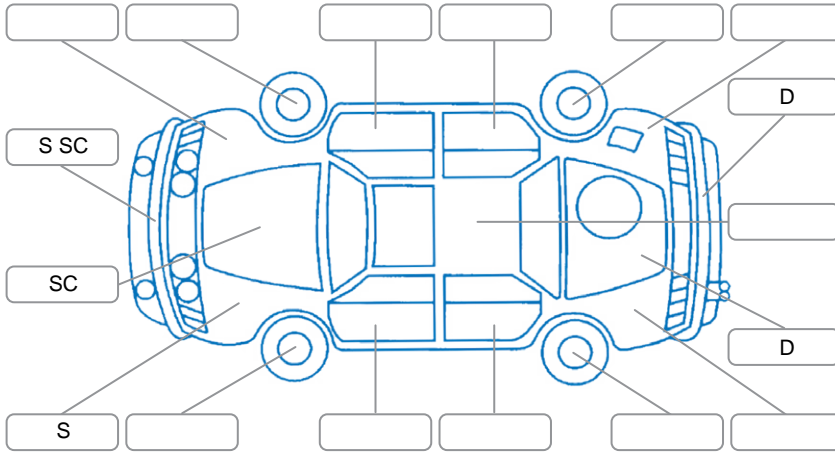

Report ID:	28,077,371	Version:	1
Created:	13 Apr 2026		

Make:	Mitsubishi	Model:	Triton
Body Style:	Utility	Year:	2015
Rego No.:	HUT687	Rego Expiry:	04 Apr 2026
WoF Expiry:	23 Apr 2027	Odometer:	130,748 Kms
Good No.:	28077371	VIN:	MMAJNKB40FD004243
Next Service:	140500	Service History:	Yes

**Key**

S = Scratch    R = Rust    C = Crack    \* = Decals    W = Significant scuffs  
 D = Dent    PT = Paint defect    P = Pin dent    SC = Stone Chips

Note: some defects and blemishes may not be displayed in the diagram

**Body Inspection Comments**

Minor stonechips on windscreen

Conditions During Body Inspection

Wet

**Under Carriage and Under Bonnet Inspection Comments**

Four wheel drive

**Interior Comments**

Seats: Good