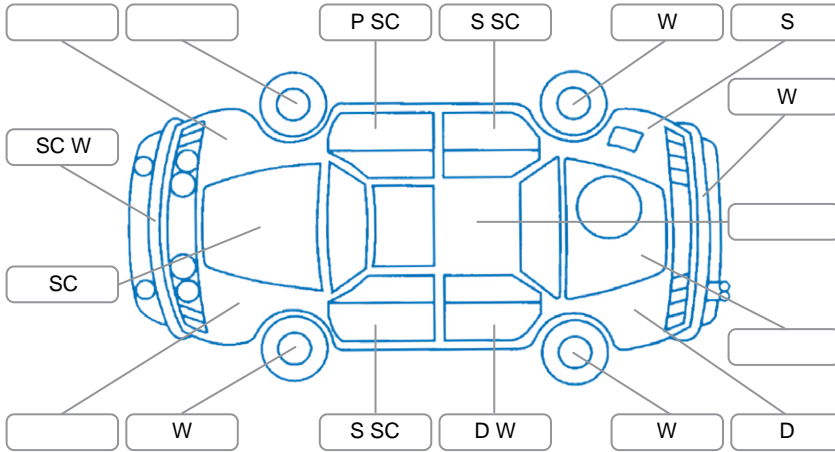

Report ID:	28,077,261	Version:	1
Created:	01 May 2026		

Make:	Hyundai	Model:	Elantra
Body Style:	Sedan	Year:	2013
Rego No.:	GZE296	Rego Expiry:	09 Jul 2026
WoF Expiry:	25 Apr 2027	Odometer:	141,725 Kms
Good No.:	28077261	VIN:	KMHDH41EMDU807475
Next Service:	152,000 Kms	Service History:	Yes

Key

S = Scratch R = Rust C = Crack * = Decals W = Significant scuffs
 D = Dent PT = Paint defect P = Pin dent SC = Stone Chips

Note: some defects and blemishes may not be displayed in the diagram

Body Inspection Comments

Conditions During Body Inspection: Dry

Under Carriage and Under Bonnet Inspection Comments

Front wheel drive.
Freshly serviced.

Interior Comments

Seats:	Average
Carpets:	Average
Panels:	Average
Dashboard:	Average