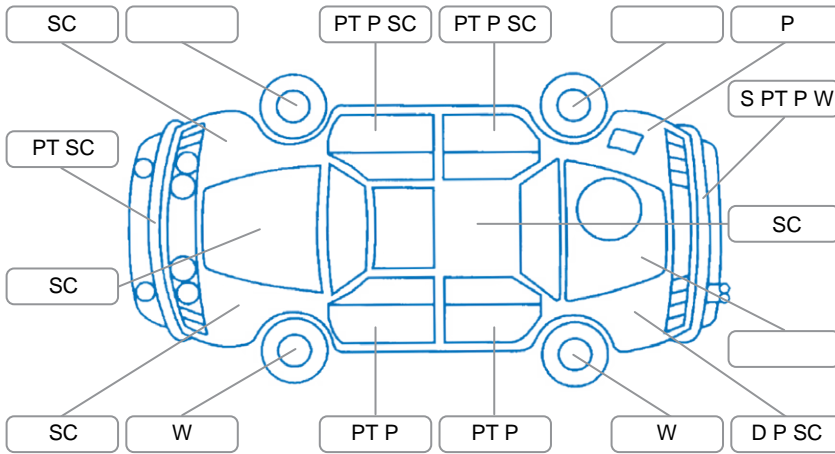

Report ID:	28,077,257	Version:	1
Created:	01 Apr 2026		

Make:	Hyundai	Model:	Elantra
Body Style:	Sedan	Year:	2012
Rego No.:	GGE364	Rego Expiry:	30 Apr 2026
WoF Expiry:	10 Dec 2026	Odometer:	196,345 Kms
Good No.:	28077257	VIN:	KMHDG41EMCU282224
Next Service:	205,000 Kms	Service History:	No

Key

S = Scratch R = Rust C = Crack * = Decals W = Significant scuffs
 D = Dent PT = Paint defect P = Pin dent SC = Stone Chips

Note: some defects and blemishes may not be displayed in the diagram

Body Inspection Comments

Front right wing mirror damaged and glass missing

Conditions During Body Inspection

Wet

Under Carriage and Under Bonnet Inspection Comments

2WD

Interior Comments

Seats:	Slight wear on drivers seat
Carpets:	Good
Panels:	Good
Dashboard:	Good