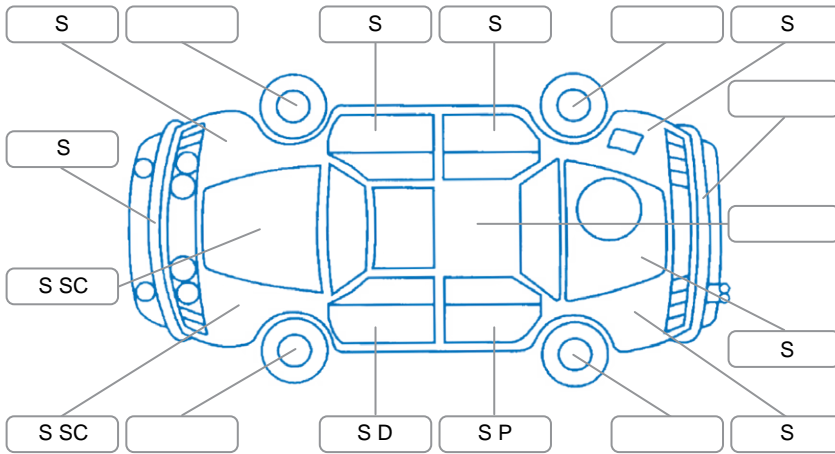

Report ID:	28,077,226	Version:	2
Created:	27 Mar 2026		

Make:	Holden	Model:	Colorado
Body Style:	Utility	Year:	2020
Rego No.:	RRS348	Rego Expiry:	28 Sep 2026
WoF Expiry:	05 Mar 2027	Odometer:	137,591 Kms
Good No.:	28077226	VIN:	MMU148MK0LH634019
Next Service:	146,000 Kms	Service History:	Yes

Key

S = Scratch R = Rust C = Crack * = Decals W = Significant scuffs
 D = Dent PT = Paint defect P = Pin dent SC = Stone Chips

Note: some defects and blemishes may not be displayed in the diagram

Body Inspection Comments

Conditions During Body Inspection

Dry

Under Carriage and Under Bonnet Inspection Comments

Has extra bolt holes from well-side base bracket on chassis rail

Interior Comments

Seats:	Good
Carpets:	Good
Panels:	Good
Dashboard:	Good