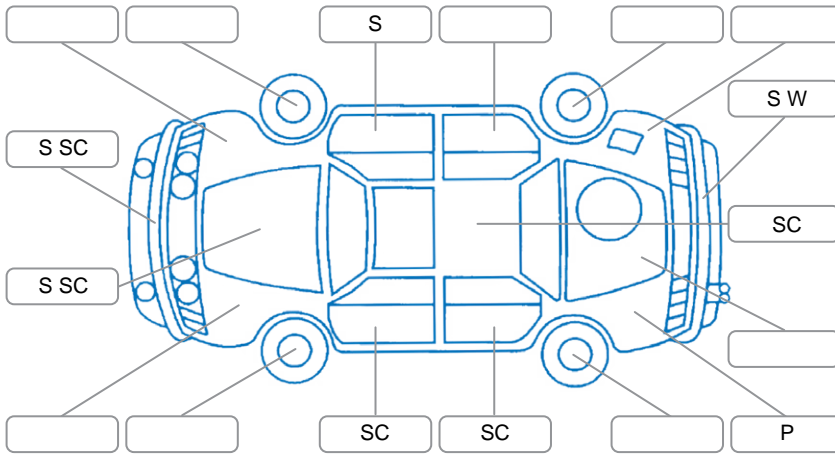

Key
 S = Scratch R = Rust C = Crack * = Decals W = Significant scuffs
 D = Dent PT = Paint defect P = Pin dent SC = Stone Chips

Note: some defects and blemishes may not be displayed in the diagram

Body Inspection Comments

Conditions During Body Inspection: Dry

Under Carriage and Under Bonnet Inspection Comments

Interior Comments

Seats:	Good
Carpets:	Good
Panels:	Good
Dashboard:	Good

General Comments

Road Conditions During Test Drive	Dry	
Engine Timing Mechanism	Timing Chain	
Evidence of Cam Belt Replacement	<input type="checkbox"/> Yes <input type="checkbox"/> No	Kms
Inspected by:	Robert Rankin	
Published by:	Luke Saunders	
Inspection Date:	30 Mar 2026	