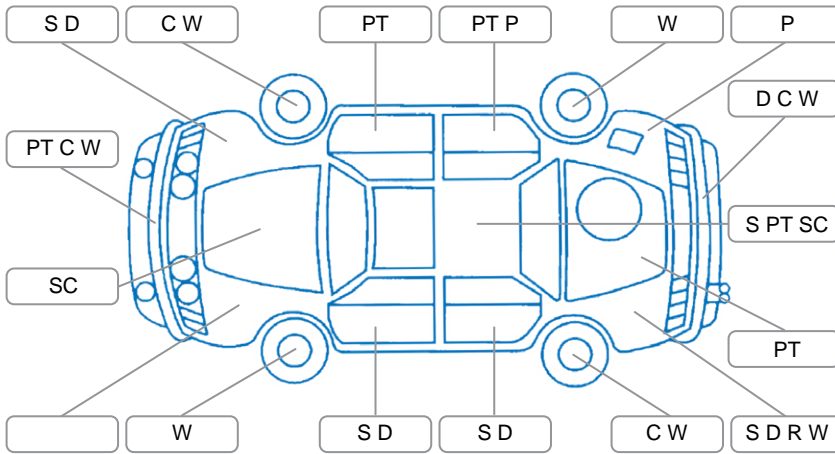

Report ID:	28,077,022	Version:	1
Created:	31 Mar 2026		

Make:	Toyota	Model:	Corolla
Body Style:	Sedan	Year:	2008
Rego No.:	EHM831	Rego Expiry:	10 May 2026
WoF Expiry:	15 Aug 2026	Odometer:	201,895 Kms
Good No.:	28077022	VIN:	JTNBU58E50J001788
Next Service:	Unknown	Service History:	No

Key

S = Scratch R = Rust C = Crack * = Decals W = Significant scuffs
 D = Dent PT = Paint defect P = Pin dent SC = Stone Chips

Note: some defects and blemishes may not be displayed in the diagram

Body Inspection Comments

Paint is flaking here and there. Roof gutter right moulding is missing. Spare tyre is punctured.

Conditions During Body Inspection

Dry

Under Carriage and Under Bonnet Inspection Comments

Oil leaking from back side of engine.