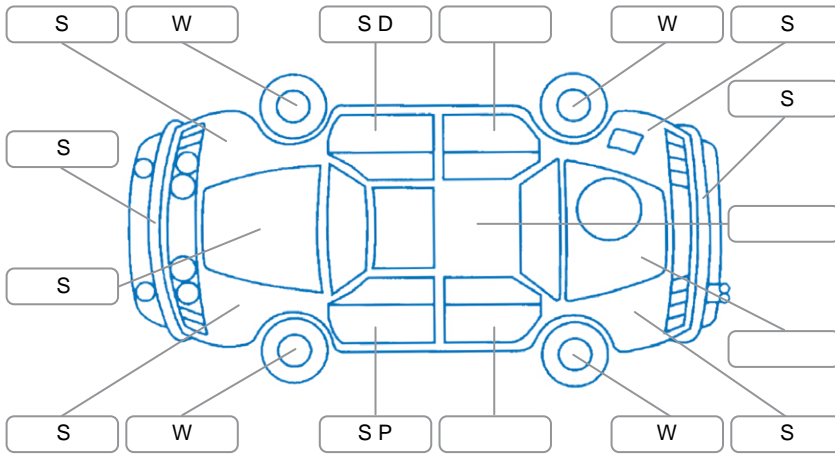

Report ID:	28,076,914	Version:	1
Created:	01 Apr 2026		

Make:	Mercedes-Benz	Model:	CLK 200
Body Style:	Sports Car	Year:	2005
Rego No.:	KCK694	Rego Expiry:	03 Apr 2026
WoF Expiry:	27 May 2026	Odometer:	124,194 Kms
Good No.:	28076914	VIN:	WDB2093422F168578
Next Service:	Over due	Service History:	No

**Key**  
 S = Scratch    R = Rust    C = Crack    \* = Decals    W = Significant scuffs  
 D = Dent    PT = Paint defect    P = Pin dent    SC = Stone Chips

Note: some defects and blemishes may not be displayed in the diagram