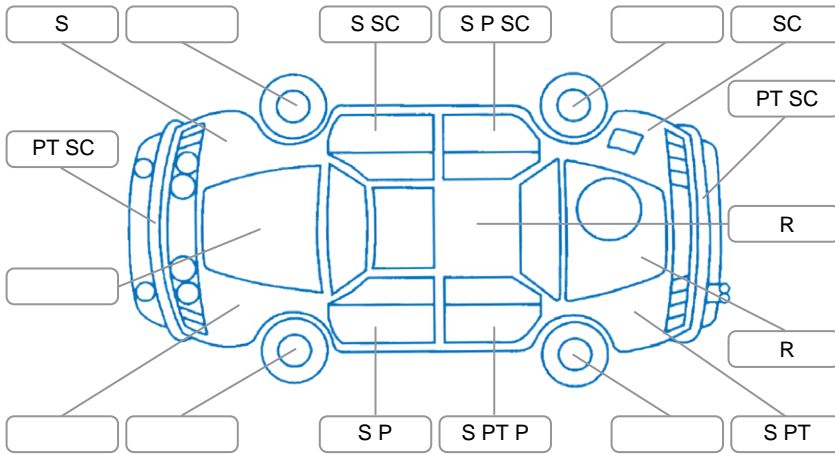

Report ID:	28,076,811	Version:	1
Created:	24 Apr 2026		

Make:	Mazda	Model:	Demio
Body Style:	Hatchback	Year:	2013
Rego No.:	MEP645	Rego Expiry:	05 Jun 2026
WoF Expiry:	07 Apr 2027	Odometer:	127,555 Kms
Good No.:	28076811	VIN:	7AT0C12HX18150089
Next Service:	137,000 km	Service History:	No

Key

S = Scratch R = Rust C = Crack * = Decals W = Significant scuffs
 D = Dent PT = Paint defect P = Pin dent SC = Stone Chips

Note: some defects and blemishes may not be displayed in the diagram

Body Inspection Comments

Conditions During Body Inspection

Under Carriage and Under Bonnet Inspection Comments

Front Wheel Drive

Interior Comments

Seats:	Average
Carpets:	Average
Panels:	Average
Dashboard:	Average

General Comments

Fresh VTNZ WOF
 Fresh Service

Road Conditions During Test Drive	Dry		
Engine Timing Mechanism	Timing Chain		
Evidence of Cam Belt Replacement	<input type="checkbox"/> Yes	<input type="checkbox"/> No	Kms
Inspected by:	Imraan Bryant		
Published by:	Jesh Singh		
Inspection Date:	30 Mar 2026		