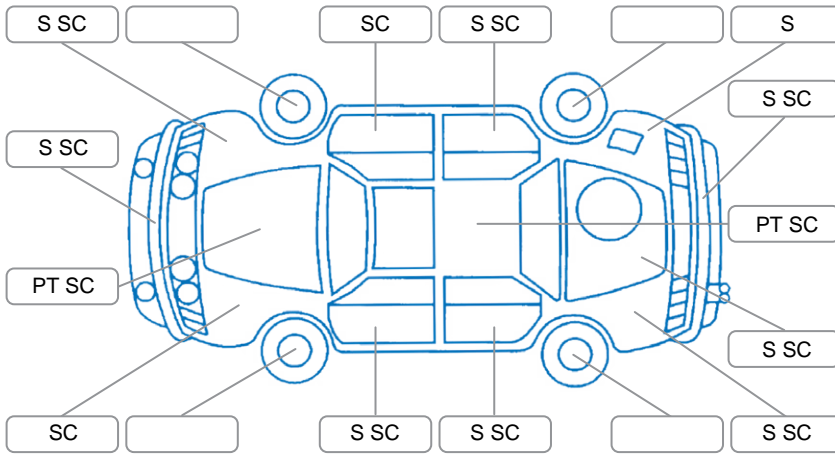

Report ID:	28,076,659	Version:	1
Created:	01 May 2026		

Make:	Nissan	Model:	X-Trail
Body Style:	Wagon	Year:	2011
Rego No.:	NJA967	Rego Expiry:	08 Sep 2026
WoF Expiry:	01 May 2027	Odometer:	168,026 Kms
Good No.:	28076659	VIN:	7AT0DH6LX20212586
Next Service:	178011	Service History:	No

**Key**

S = Scratch    R = Rust    C = Crack    \* = Decals    W = Significant scuffs  
 D = Dent    PT = Paint defect    P = Pin dent    SC = Stone Chips

Note: some defects and blemishes may not be displayed in the diagram