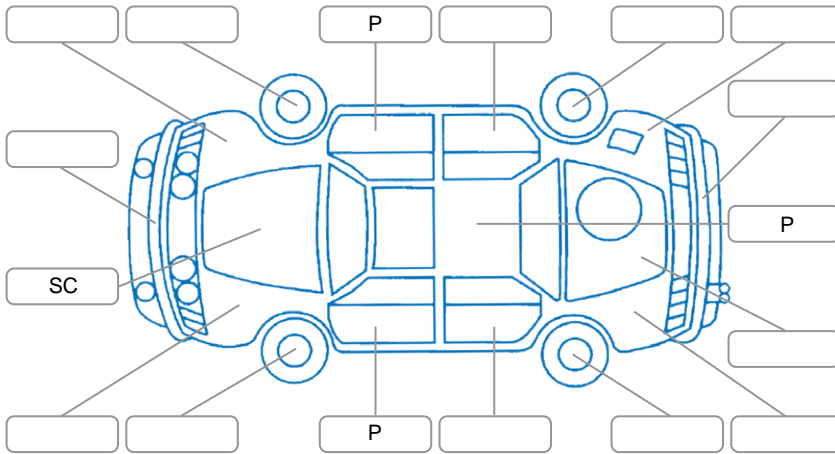

Key
 S = Scratch R = Rust C = Crack * = Decals W = Significant scuffs
 D = Dent PT = Paint defect P = Pin dent SC = Stone Chips

Note: some defects and blemishes may not be displayed in the diagram

Body Inspection Comments

Coolant overflow cap missing.

Conditions During Body Inspection Dry

Under Carriage and Under Bonnet Inspection Comments

Minor oil leaks.

Interior Comments

Seats:	Good
Carpets:	Good
Panels:	Good
Dashboard:	Good