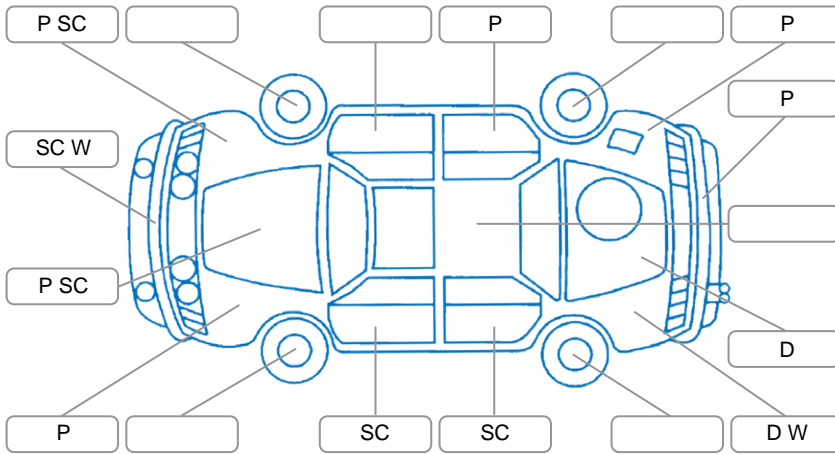

Report ID:	28,076,587	Version:	2
Created:	28 Mar 2026		

Make:	Suzuki	Model:	Swift
Body Style:	Hatchback	Year:	2016
Rego No.:	JTQ538	Rego Expiry:	04 May 2026
WoF Expiry:	17 Jan 2027	Odometer:	90,171 Kms
Good No.:	28076587	VIN:	JSAFZC82S00327829
Next Service:	98000	Service History:	No

Key
 S = Scratch R = Rust C = Crack * = Decals W = Significant scuffs
 D = Dent PT = Paint defect P = Pin dent SC = Stone Chips

Note: some defects and blemishes may not be displayed in the diagram

Body Inspection Comments