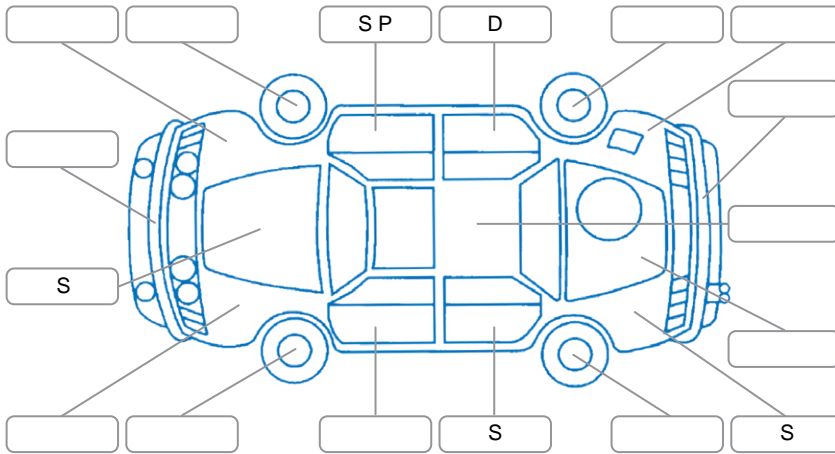

Report ID:	28,076,541	Version:	2
Created:	14 May 2026		

Make:	Subaru	Model:	XV
Body Style:	Hatchback	Year:	2019
Rego No.:		Rego Expiry:	
WoF Expiry:	29 Apr 2027	Odometer:	97,849 Kms
Good No.:	28076541	VIN:	7AT0GF1XX26005256
Next Service:	107846	Service History:	No

**Key**  
 S = Scratch    R = Rust    C = Crack    \* = Decals    W = Significant scuffs  
 D = Dent    PT = Paint defect    P = Pin dent    SC = Stone Chips

Note: some defects and blemishes may not be displayed in the diagram