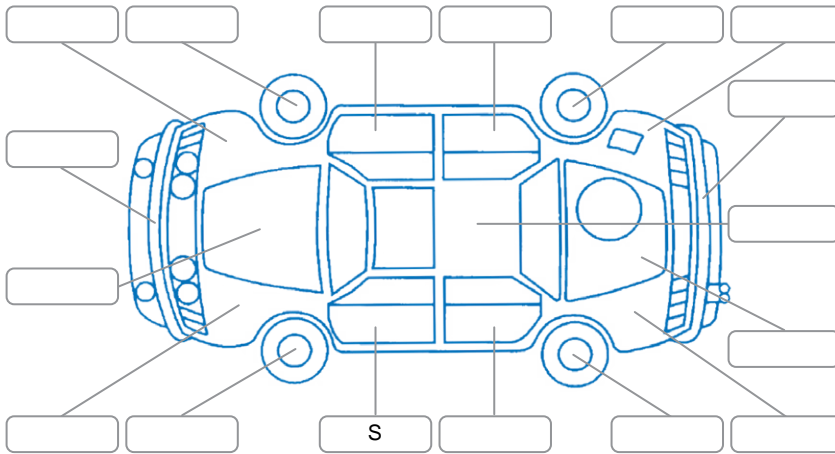

Report ID:	28,076,539	Version:	1
Created:	25 May 2026		

Make:	Nissan	Model:	Serena
Body Style:		Year:	2017
Rego No.:		Rego Expiry:	
WoF Expiry:	18 May 2027	Odometer:	107,497 Kms
Good No.:	28076539	VIN:	
Next Service:	117400	Service History:	No

**Key**  
 S = Scratch    R = Rust    C = Crack    \* = Decals    W = Significant scuffs  
 D = Dent    PT = Paint defect    P = Pin dent    SC = Stone Chips

Note: some defects and blemishes may not be displayed in the diagram