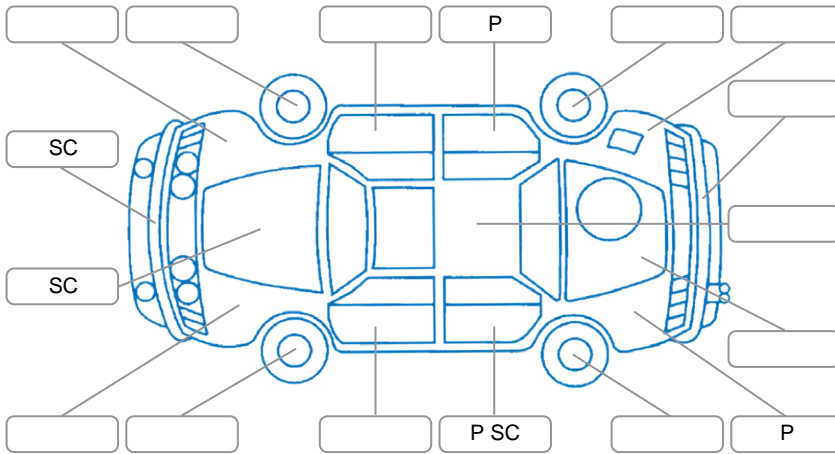

Report ID:	28,076,525	Version:	3
Created:	27 May 2026		

Make:	Mazda	Model:	Demio
Body Style:	Hatchback	Year:	2015
Rego No.:	NHF273	Rego Expiry:	10 Sep 2026
WoF Expiry:	13 Apr 2027	Odometer:	90,740 Kms
Good No.:	28076525	VIN:	7AT0C12HX21131075
Next Service:	98500	Service History:	No

Key
 S = Scratch R = Rust C = Crack * = Decals W = Significant scuffs
 D = Dent PT = Paint defect P = Pin dent SC = Stone Chips

Note: some defects and blemishes may not be displayed in the diagram

Body Inspection Comments

Tire mobility kit

Conditions During Body Inspection Dry

Under Carriage and Under Bonnet Inspection Comments

Interior Comments

Seats:	Good
Carpets:	Good
Panels:	Good
Dashboard:	Good

General Comments

Road Conditions During Test Drive	Dry		
Engine Timing Mechanism	Timing Chain		
Evidence of Cam Belt Replacement	<input type="checkbox"/> Yes	<input type="checkbox"/> No	Kms
Inspected by:	Alana Saunders		
Published by:	Chad Nicholas		
Inspection Date:	27 Mar 2026		