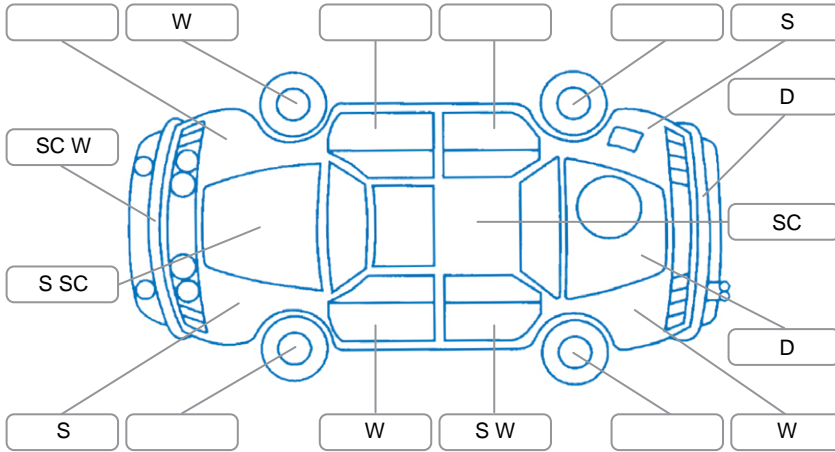

Report ID:	28,076,310	Version:	1
Created:	30 Mar 2026		

Make:	Mitsubishi	Model:	Delica
Body Style:	Van	Year:	2014
Rego No.:	LWW72	Rego Expiry:	19 May 2026
WoF Expiry:	05 Feb 2027	Odometer:	202,872 Kms
Good No.:	28076310	VIN:	7AT0CJ0PX18708037
Next Service:	211,340km	Service History:	No

Key

S = Scratch R = Rust C = Crack * = Decals W = Significant scuffs
 D = Dent PT = Paint defect P = Pin dent SC = Stone Chips

Note: some defects and blemishes may not be displayed in the diagram

Body Inspection Comments

Windscreen stone chips

Conditions During Body Inspection

Dry

Under Carriage and Under Bonnet Inspection Comments

Engine oil leak
 Underbody surface rust
 Front wheel drive

Interior Comments

Seats:	Average
Carpets:	Average
Panels:	Average
Dashboard:	Average